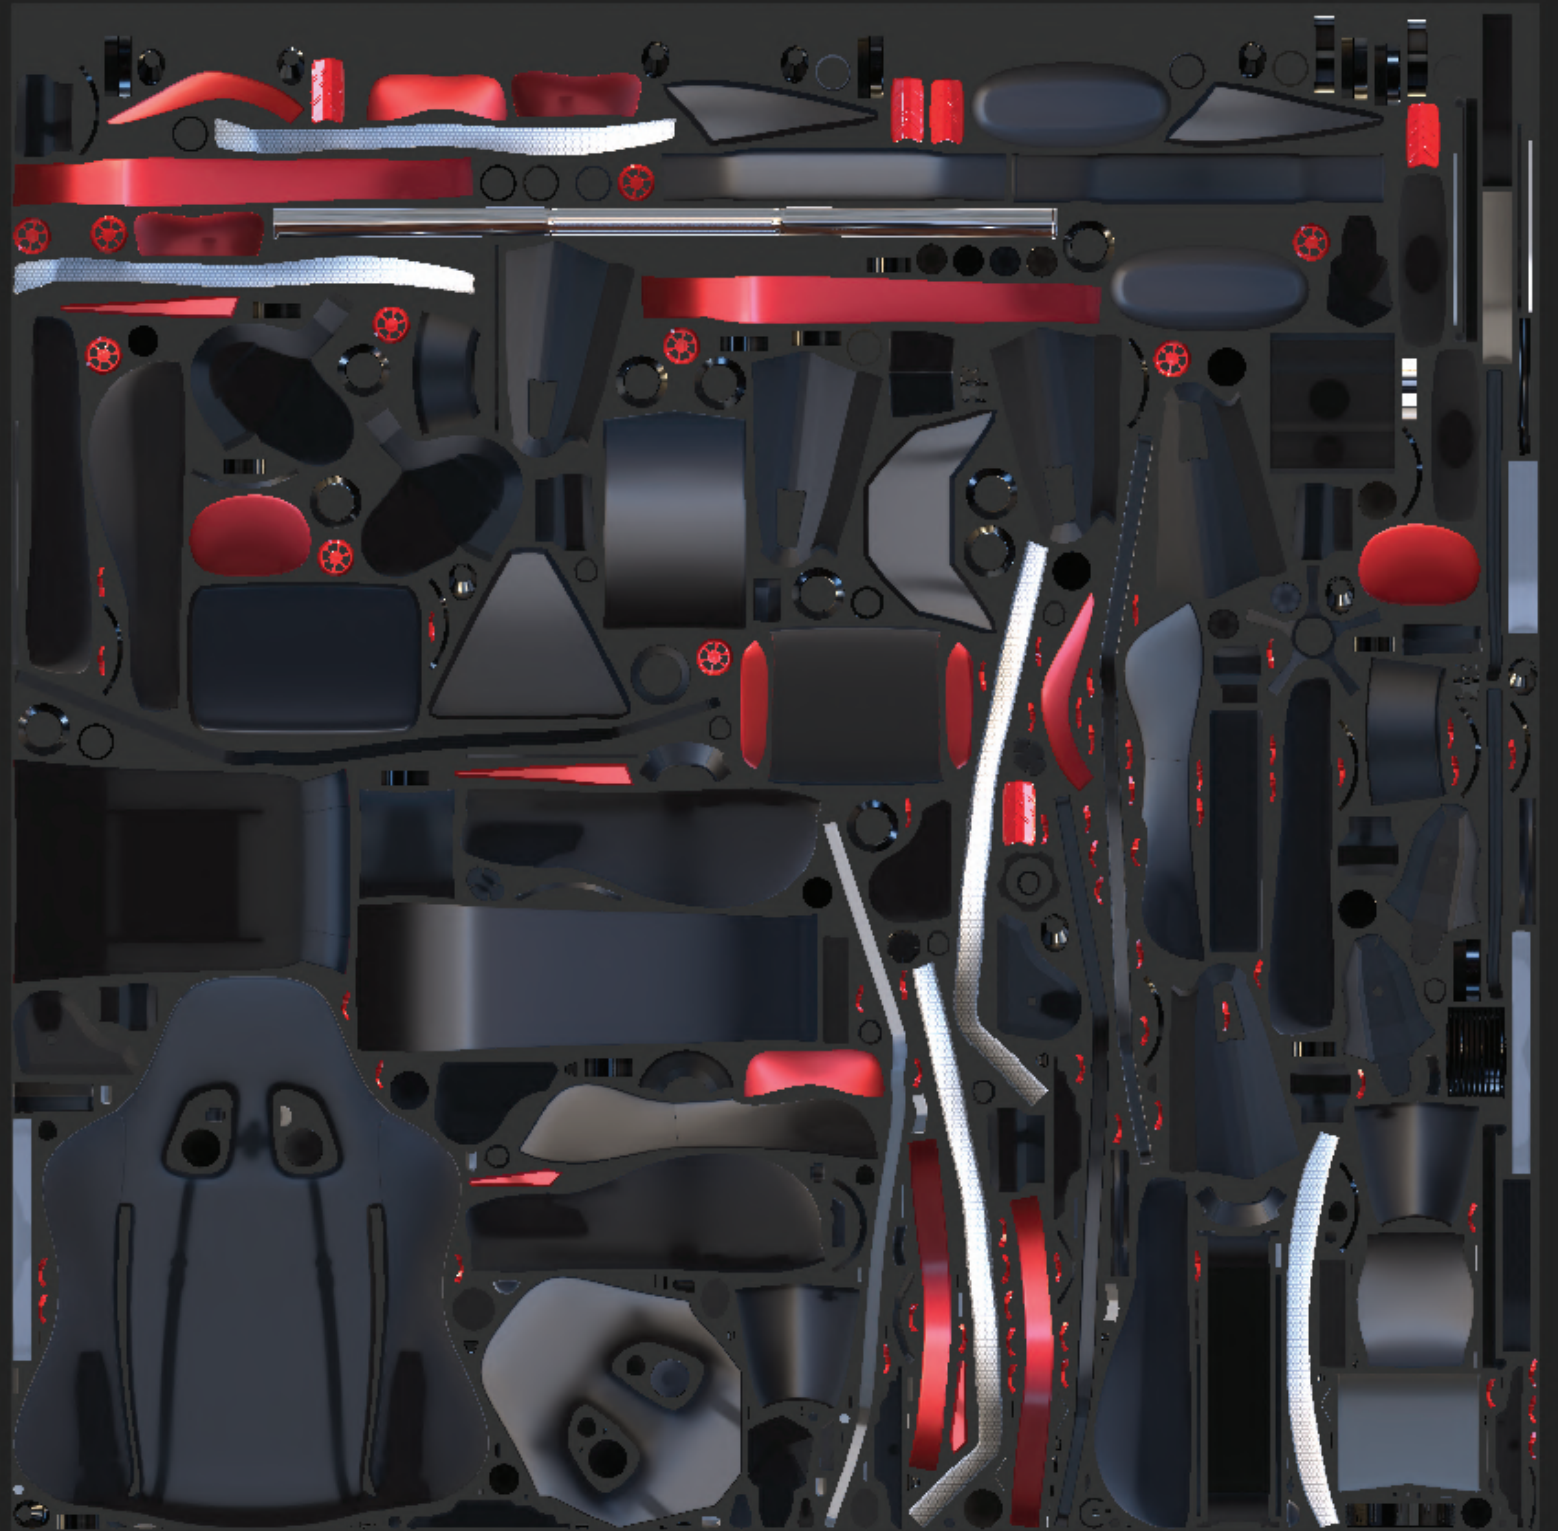

View Shading Lighting Show Renderer Panels

Verts: 102748 102740 0
Edges: 203231 203219 0
Faces: 100542 100536 0 71.425
Tris: 198815 198803 0
UVs: 113390 113376 0

View Shading Lighting Show Renderer Panels

Verts: 102748 102740 0
Edges: 203231 203219 0
Faces: 100542 100536 0
Tris: 198815 198803 0
UVs: 113390 113376 0

Maya UV

Substance Painter UV

Substance Painter UV

Reference Photo

126-136CM

130KG

84CM