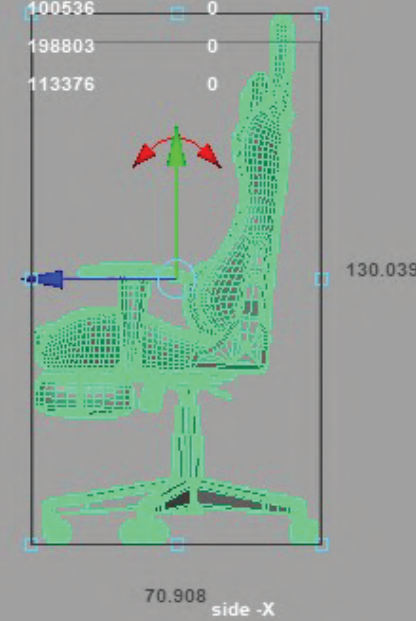

Side View

Top View

Back View

Final Render

Zoom View

Wireframe

Over Layout

Maya

View Shading Lighting Show Renderer Panels

Verts: 102748 102740 0
Edges: 203231 203219 0
Faces: 100542 100536 0 71.425
Tris: 198815 198803 0
UVs: 113390 113376 0

View Shading Lighting Show Renderer Panels

Verts: 102748 102740 0
Edges: 203231 203219 0
Faces: 100542 100536 0
Tris: 198815 198803 0
UVs: 113390 113376 0

Maya UV

Substance Painter UV

Substance Painter UV

Reference Photo

126-136CM

130KG

84CM

56CM

66CM

28-35CM

53CM

49CM

45-57CM

70CM