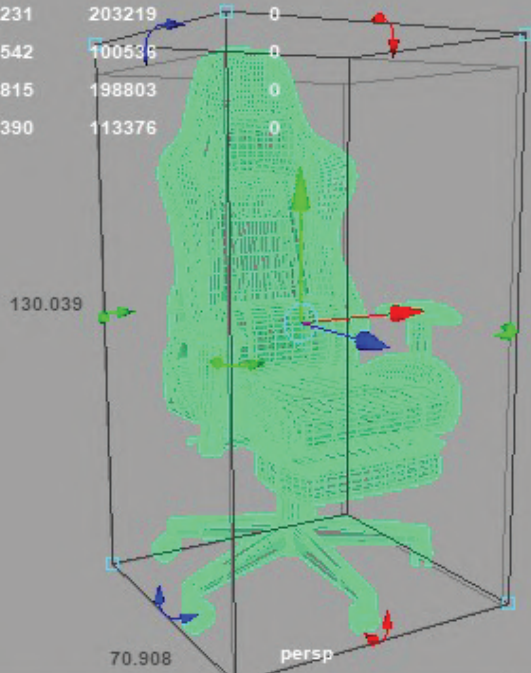

Side View

Top View

Back View

Final Render

Zoom View

Wireframe

Over Layout

Maya

Verts: 102748 102740 0
Edges: 203231 203219 0
Faces: 100542 100536 0
Tris: 198815 198803 0
UVs: 113390 113376 0

Verts: 102748 102740 0
Edges: 203231 203219 0
Faces: 100542 100536 0 71.425
Tris: 198815 198803 0
UVs: 113390 113376 0

View Shading Lighting Show Renderer Panels

Verts: 102748 102740 0
Edges: 203231 203219 0
Faces: 100542 100536 0 71.425
Tris: 198815 198803 0
UVs: 113390 113376 0

View Shading Lighting Show Renderer Panels

Verts: 102748 102740 0
Edges: 203231 203219 0
Faces: 100542 100536 0
Tris: 198815 198803 0
UVs: 113390 113376 0

Maya UV

Substance Painter UV

Substance Painter UV

Reference Photo

126-136CM

130KG

84CM