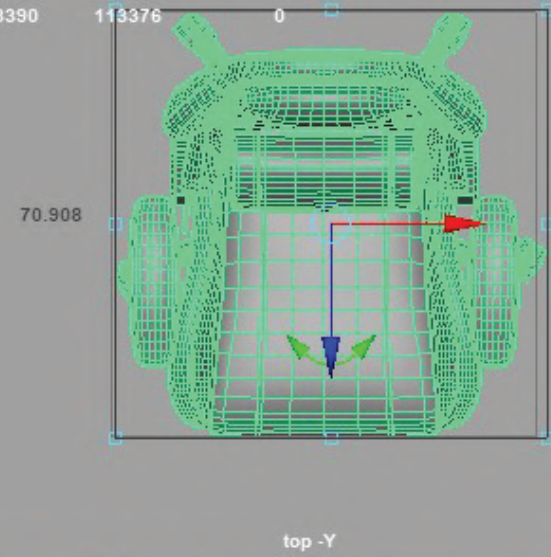

Side View

Top View

Back View

Final Render

Zoom View

Wireframe

Over Layout

Maya

Verts: 102748 102740 0
Edges: 203231 203219 0
Faces: 100542 100536 0
Tris: 198815 198803 0
UVs: 113390 113376 0

Verts: 102748 102740 0
Edges: 203231 203219 0
Faces: 100542 100536 0 71.425
Tris: 198815 198803 0
UVs: 113390 113376 0