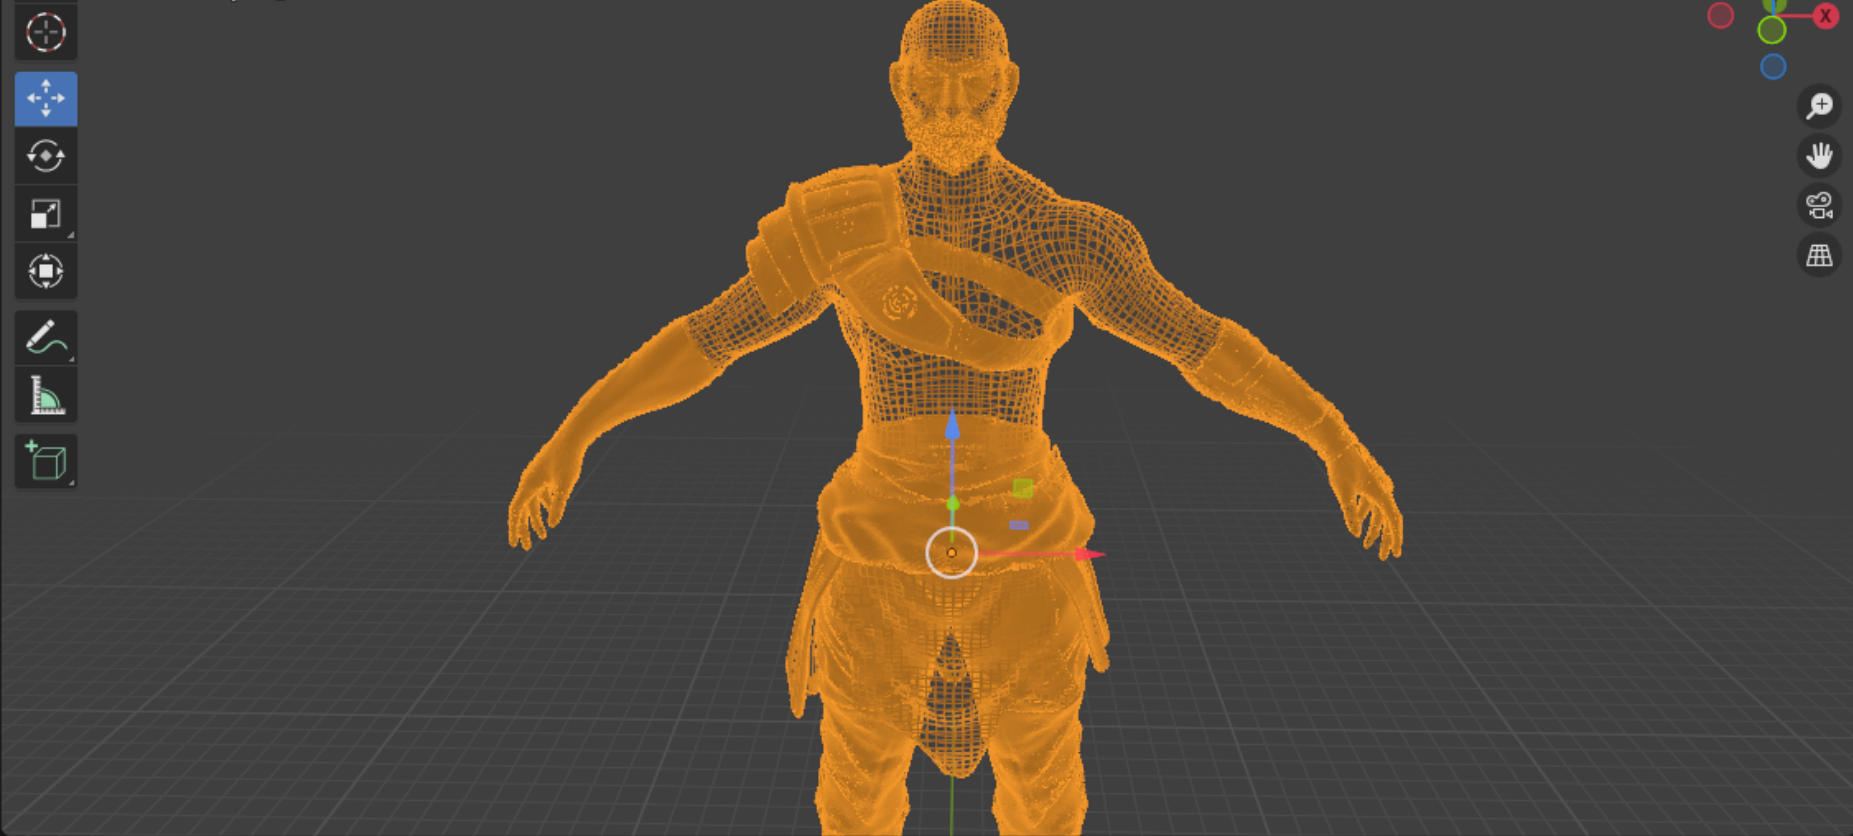

User Perspective (0) Collection | Merged_kratos colour

Scene Collection

- Collection
 - Camera
 - Cube
 - Light
 - Merged_kratos

Merged_kratos colour

Transform

Location X	0 m
Y	0 m
Z	113.65
Rotation X	90°
Y	0°
Z	0°
Mode	XYZ E...
Scale X	1.000
Y	1.000
Z	1.000

Delta Transform

Relations

Collections

Playback Keying View Marker 0 Start 1 End 250

User Perspective
(0) Collection | Merged_kratos colour

Scene Collection

- Collection
 - Camera
 - Cube
 - Light
 - Merged_kratos**

Merged_kratos colour

Merged_kratos colour

Transform

Location X	0 m
Y	0 m
Z	113.65
Rotation X	90°
Y	0°
Z	0°
Mode	XYZ E...
Scale X	1.000
Y	1.000
Z	1.000

Delta Transform

Relations

Collections

Playback Keying View Marker