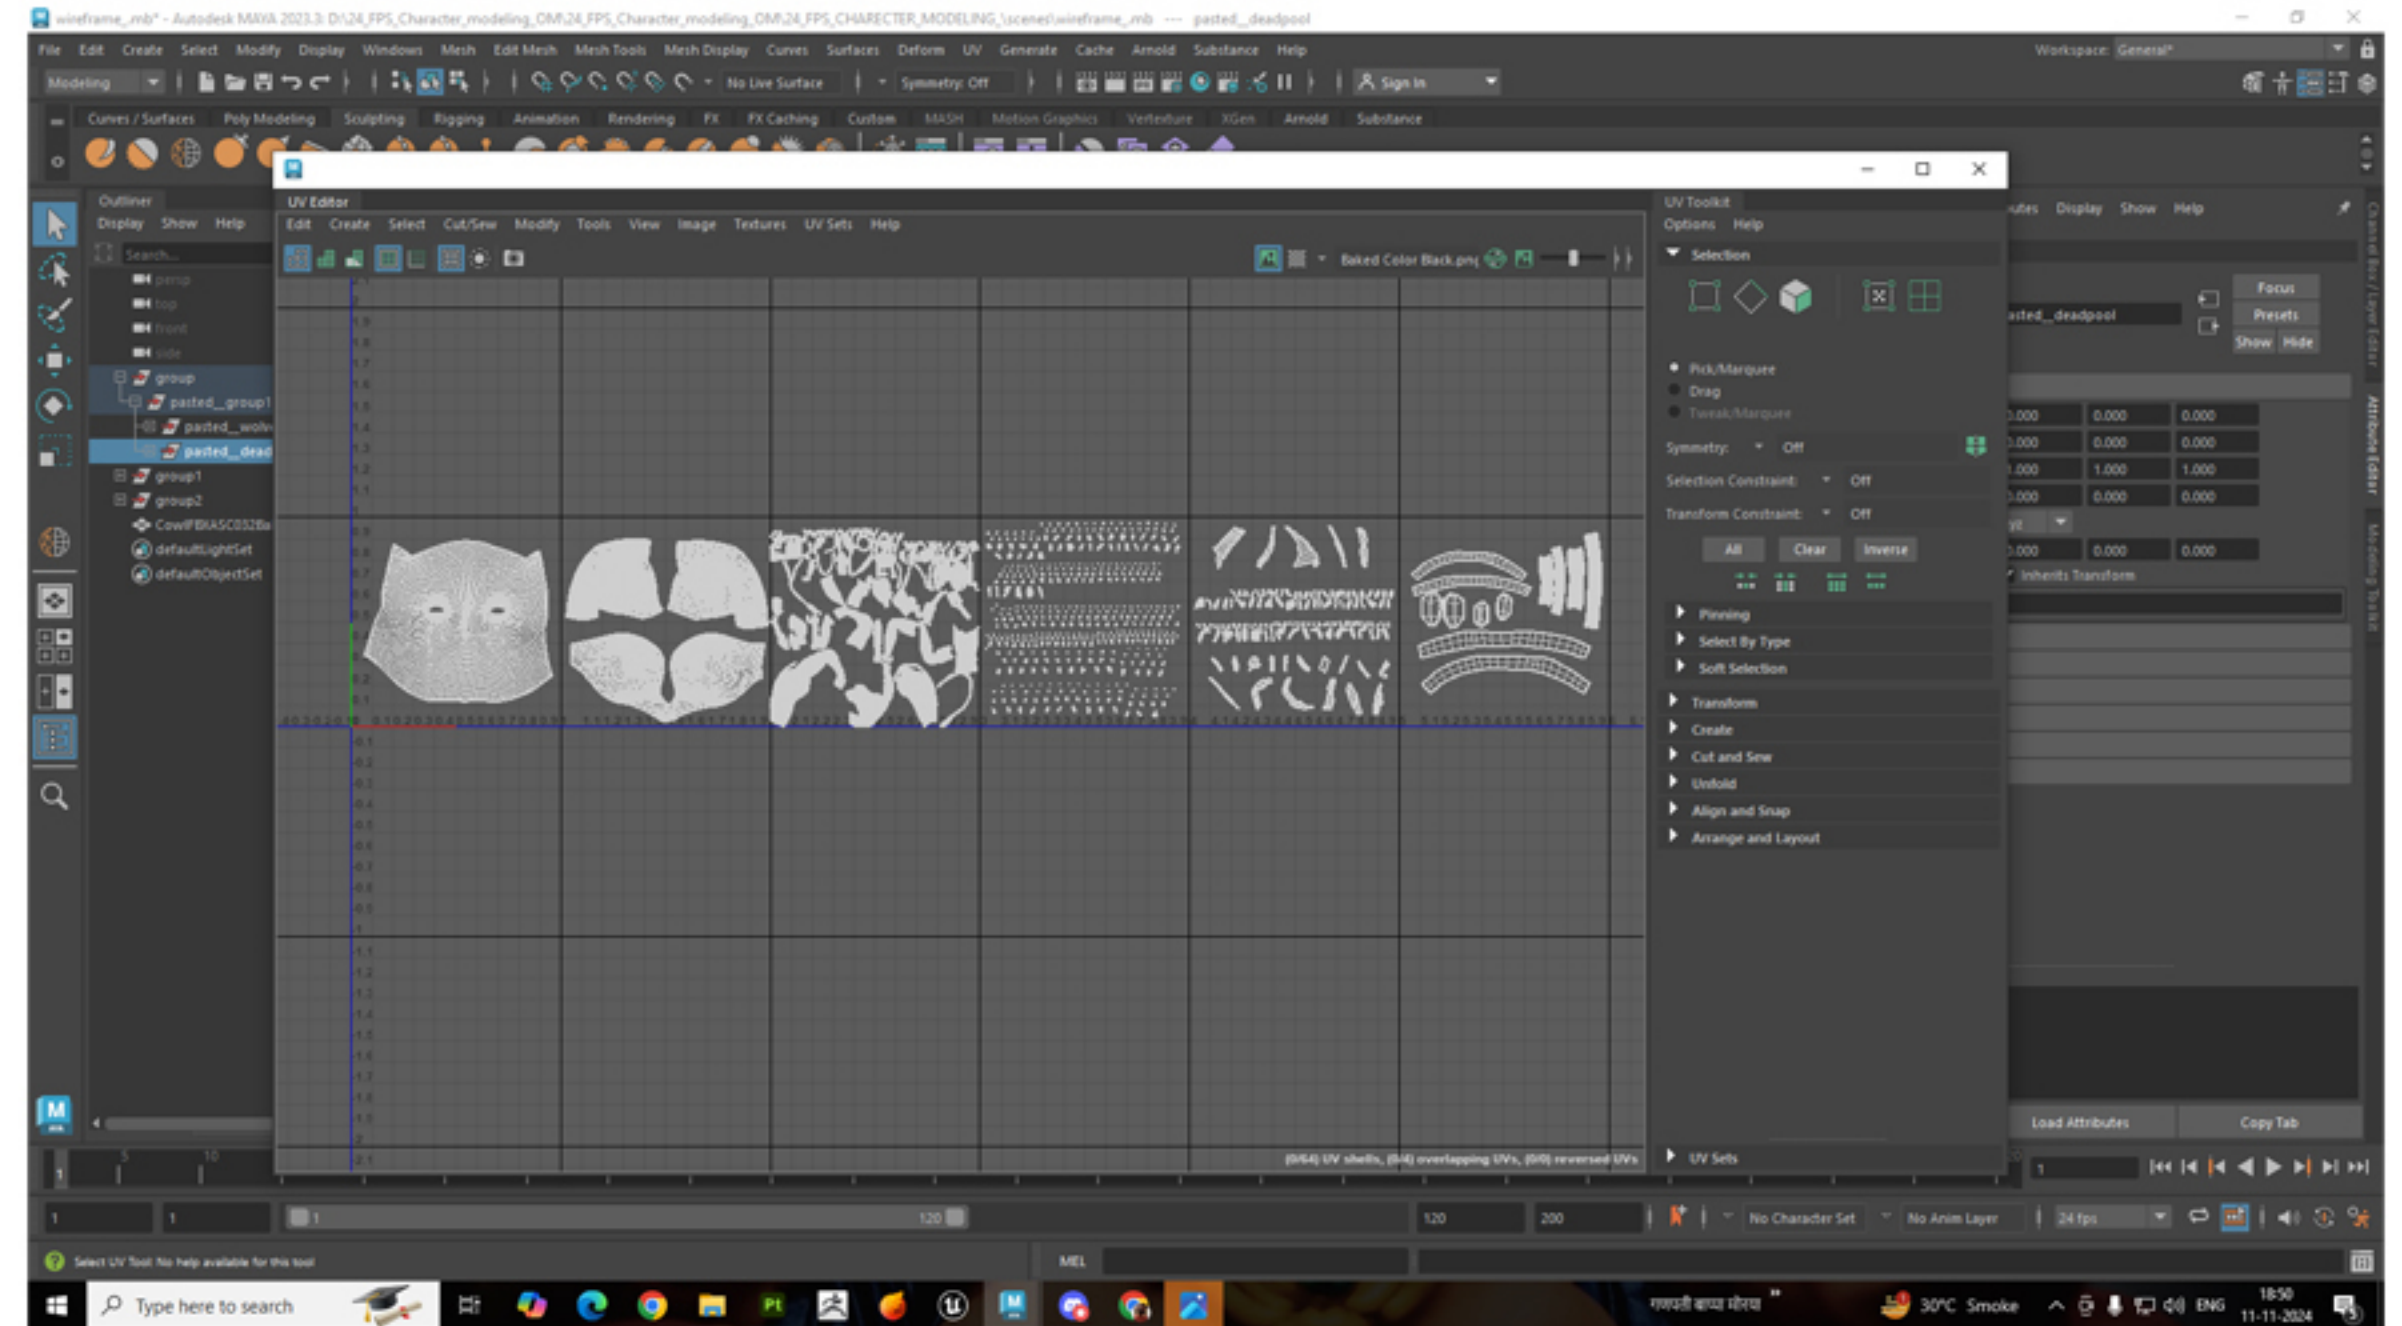

# 360 VIEW OF CHARACTER RENDER

# SHADED WITH WIREFRAME VIEW

# SCREENSHOTS OF STAGES OF Z BRUSH SCULPT