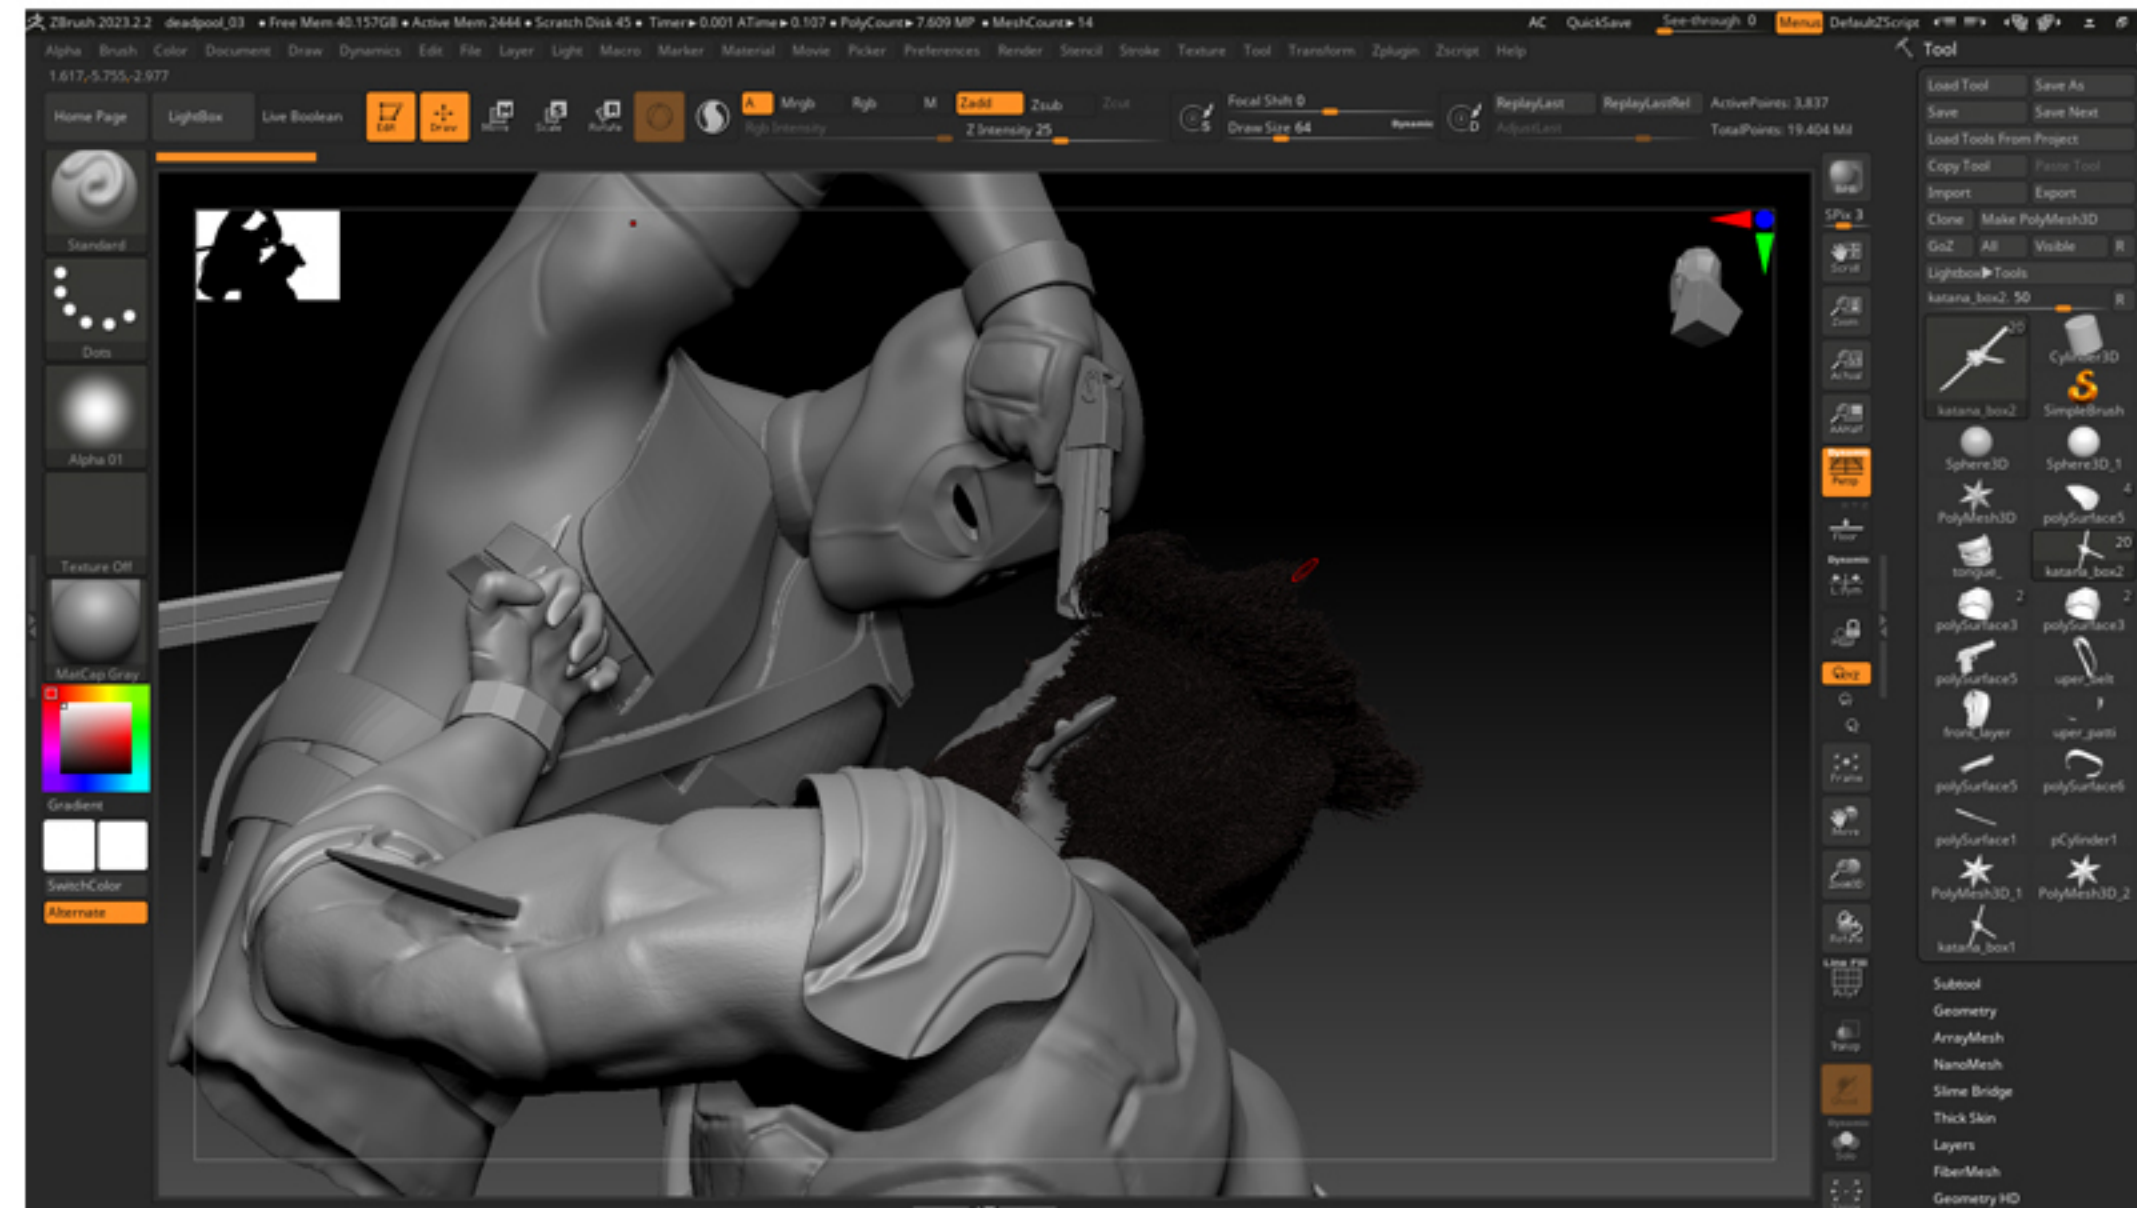

# 360 VIEW OF CHARACTER RENDER

# SHADED WITH WIREFRAME VIEW

# SCREENSHOTS OF STAGES OF Z BRUSH SCULPT