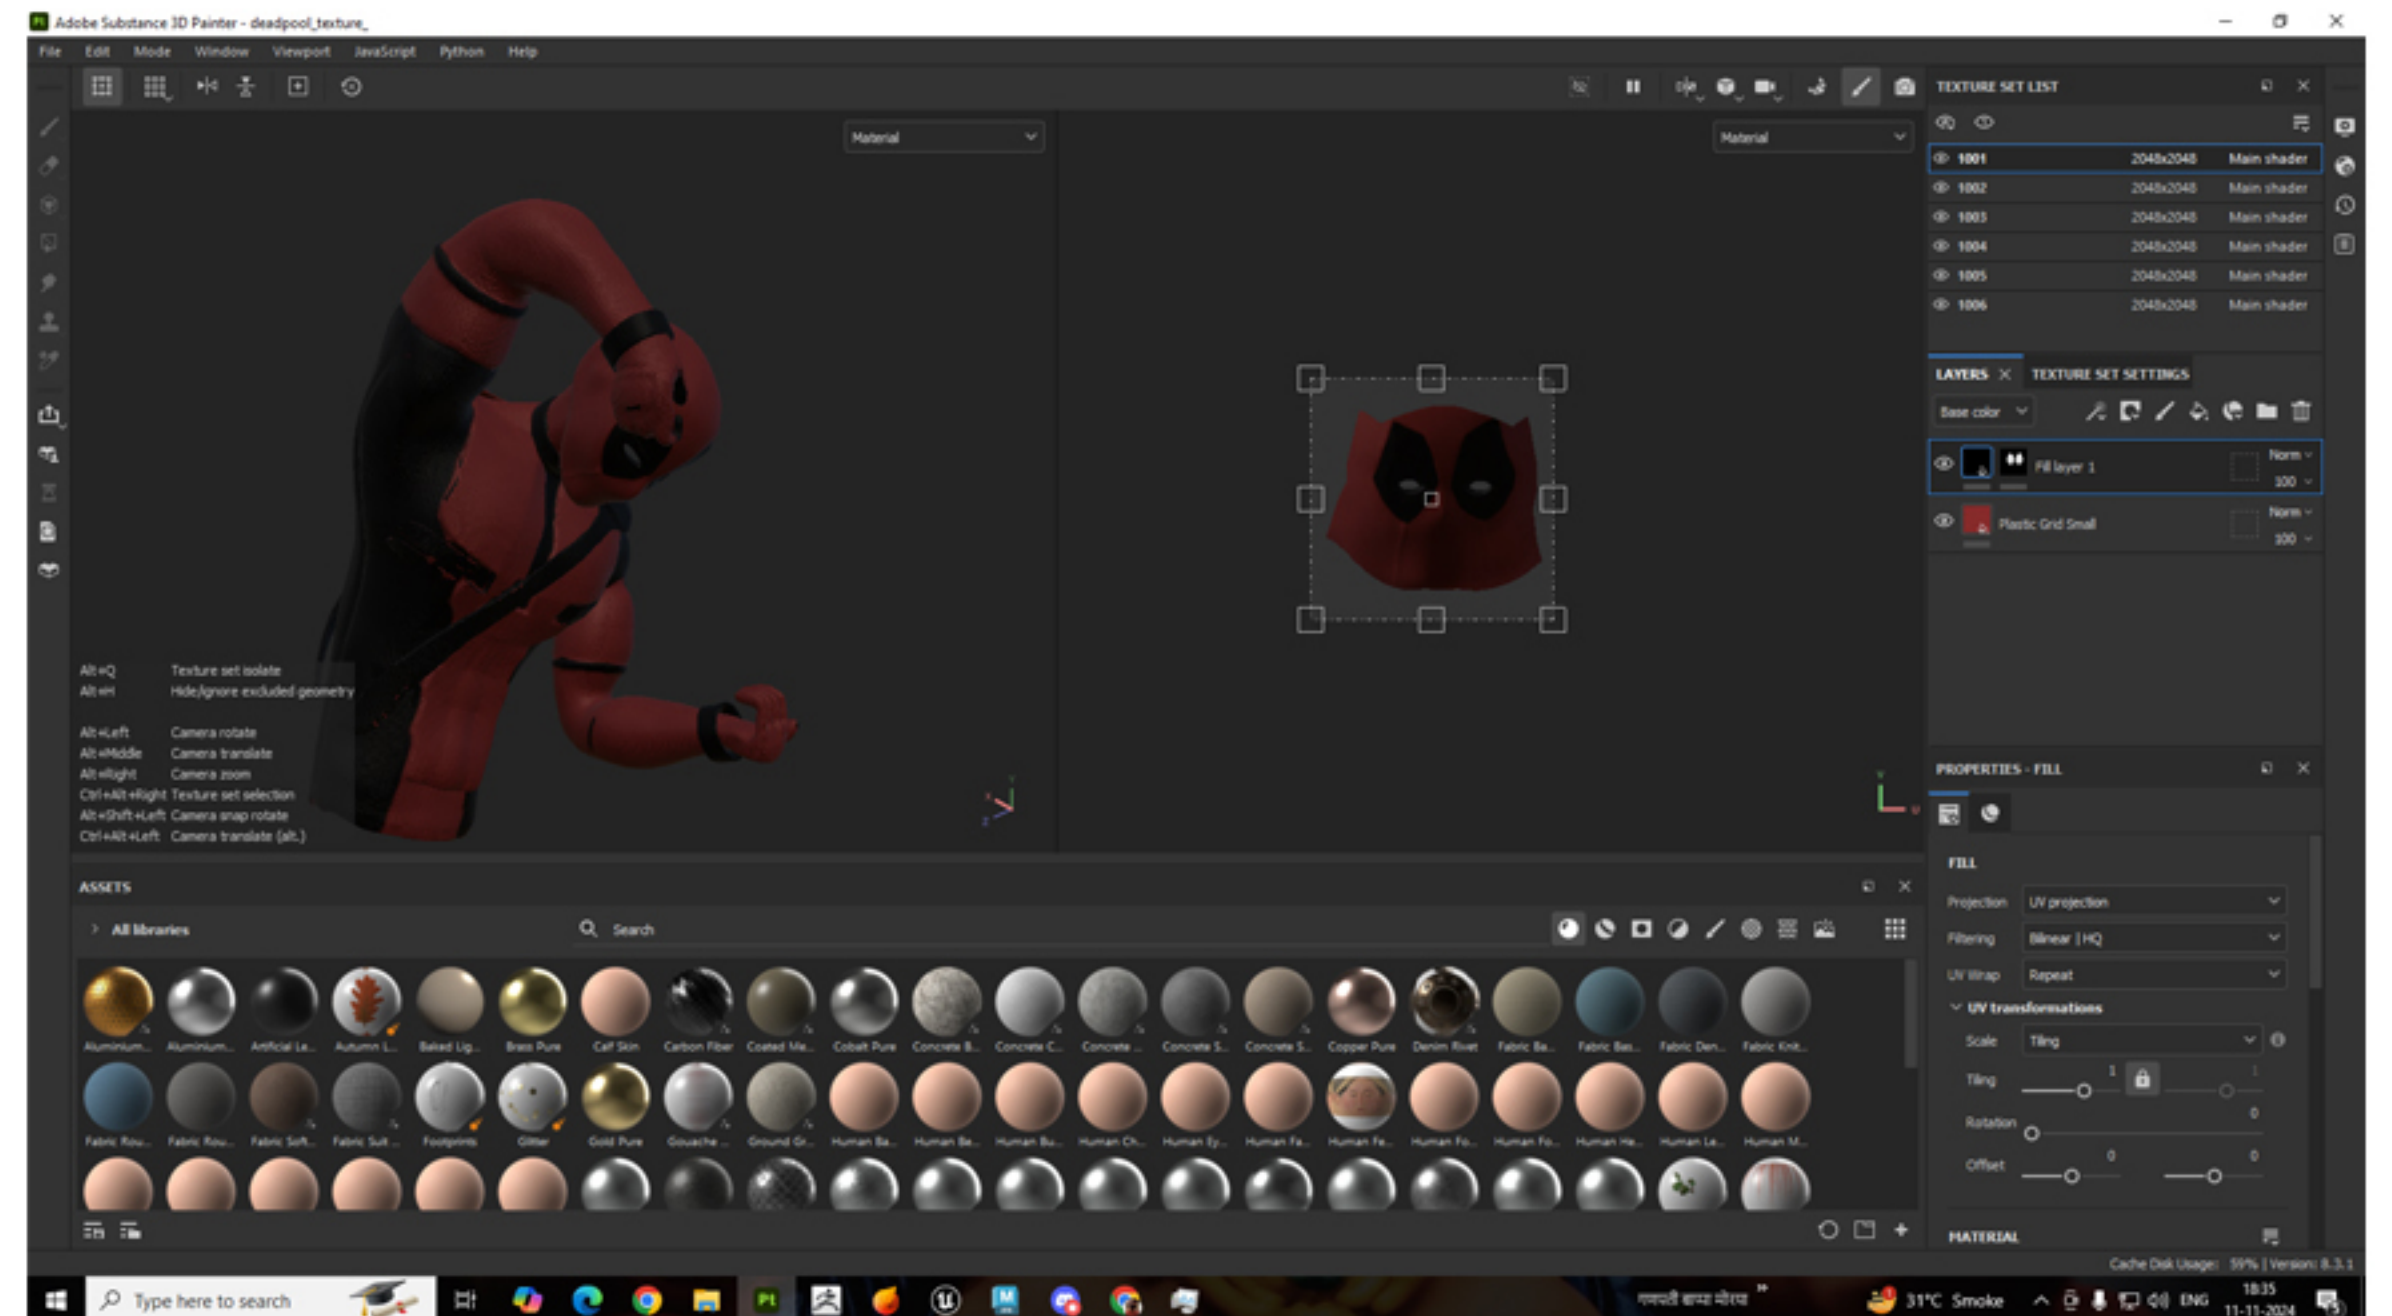

# SHADED WITH WIREFRAME VIEW

# UV LAYOUT SNAPSHOT

# SCREENSHOTS OF STAGES OF Z BRUSH SCULPT

# SCREENSHOT OF SUBSTANCE PAINTER