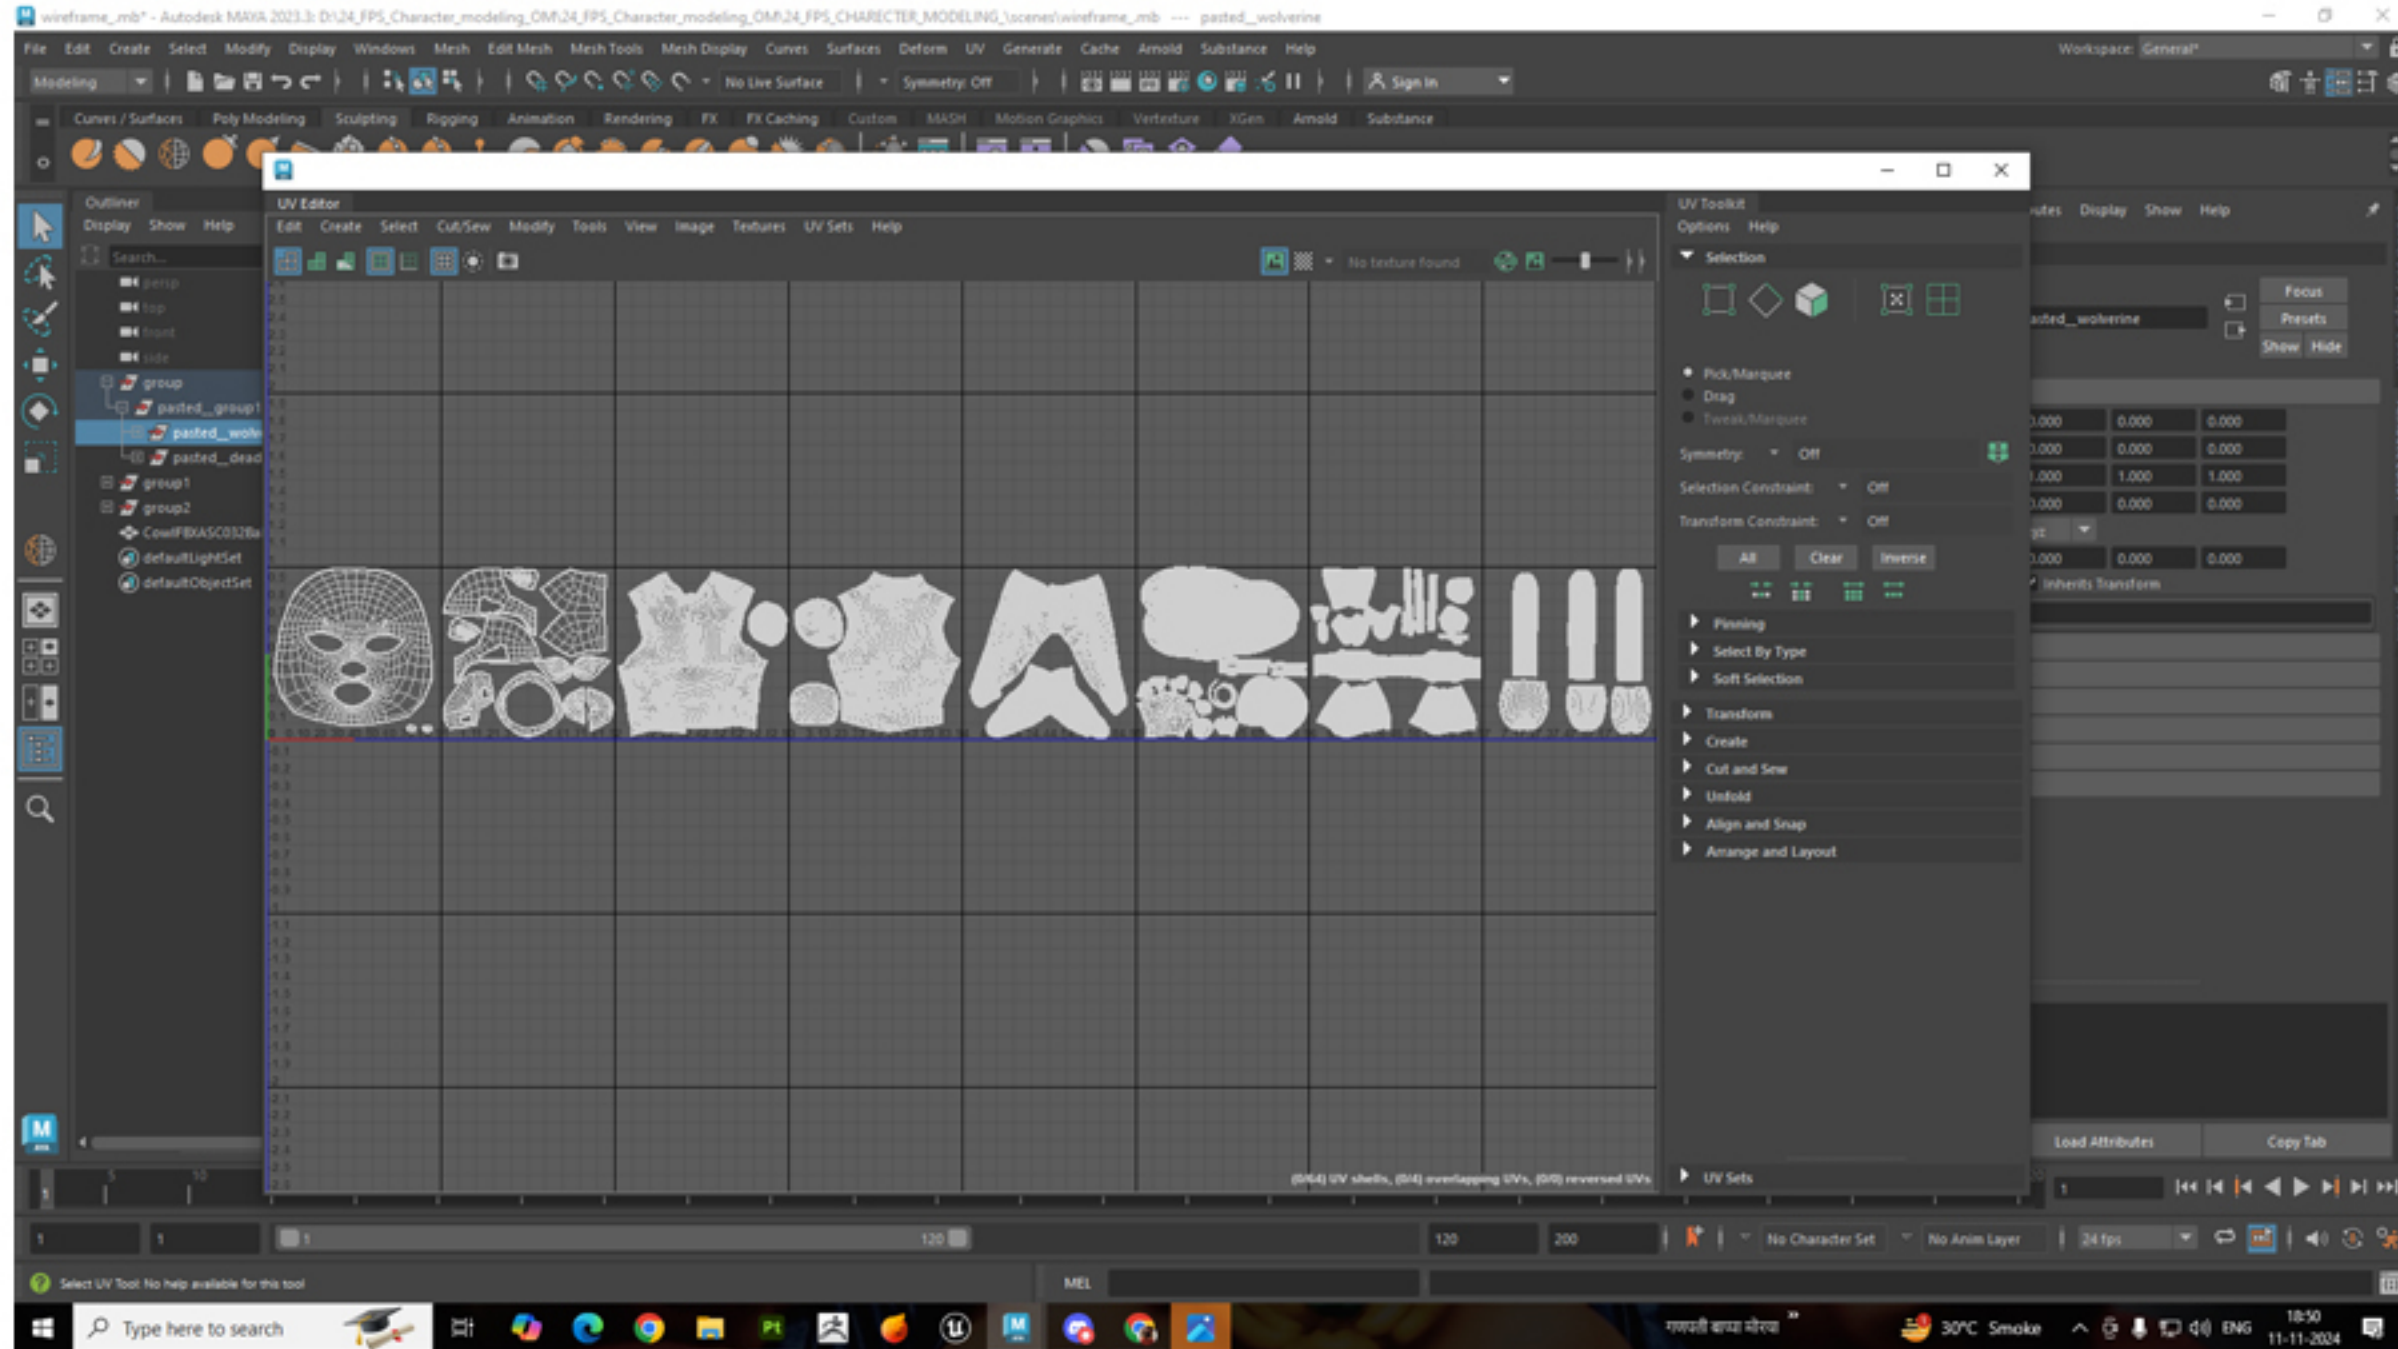

# 360 VIEW OF CHARACTER RENDER

# REFERENCE MOOD BOARD

@THETOMVELEZ

# SHADED WITH WIREFRAME VIEW

# SCREENSHOTS OF STAGES OF Z BRUSH SCULPT