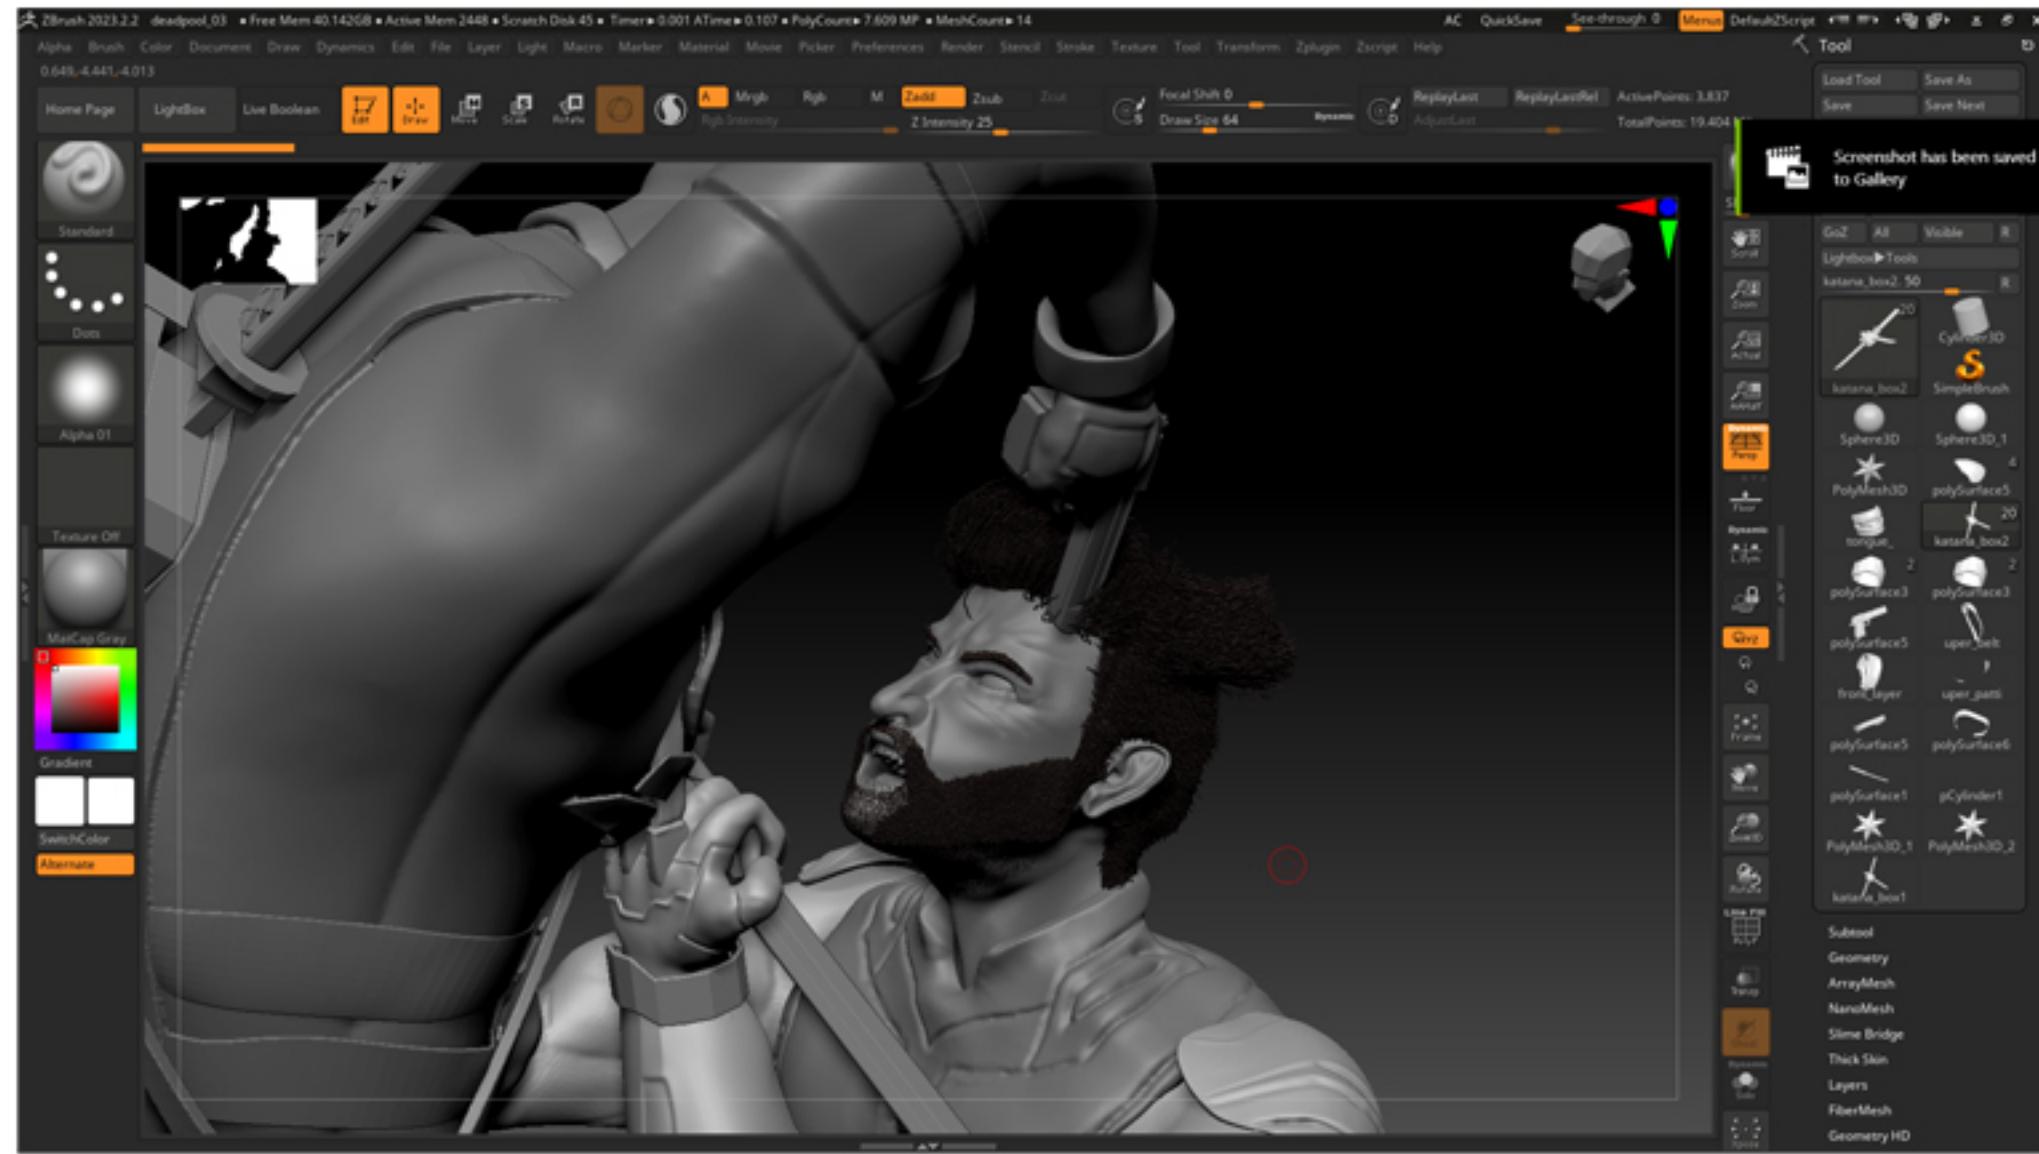

# 360 VIEW OF CHARACTER RENDER

# REFERENCE MOOD BOARD

@THETOMVELEZ

# SHADED WITH WIREFRAME VIEW

# SCREENSHOTS OF STAGES OF Z BRUSH SCULPT