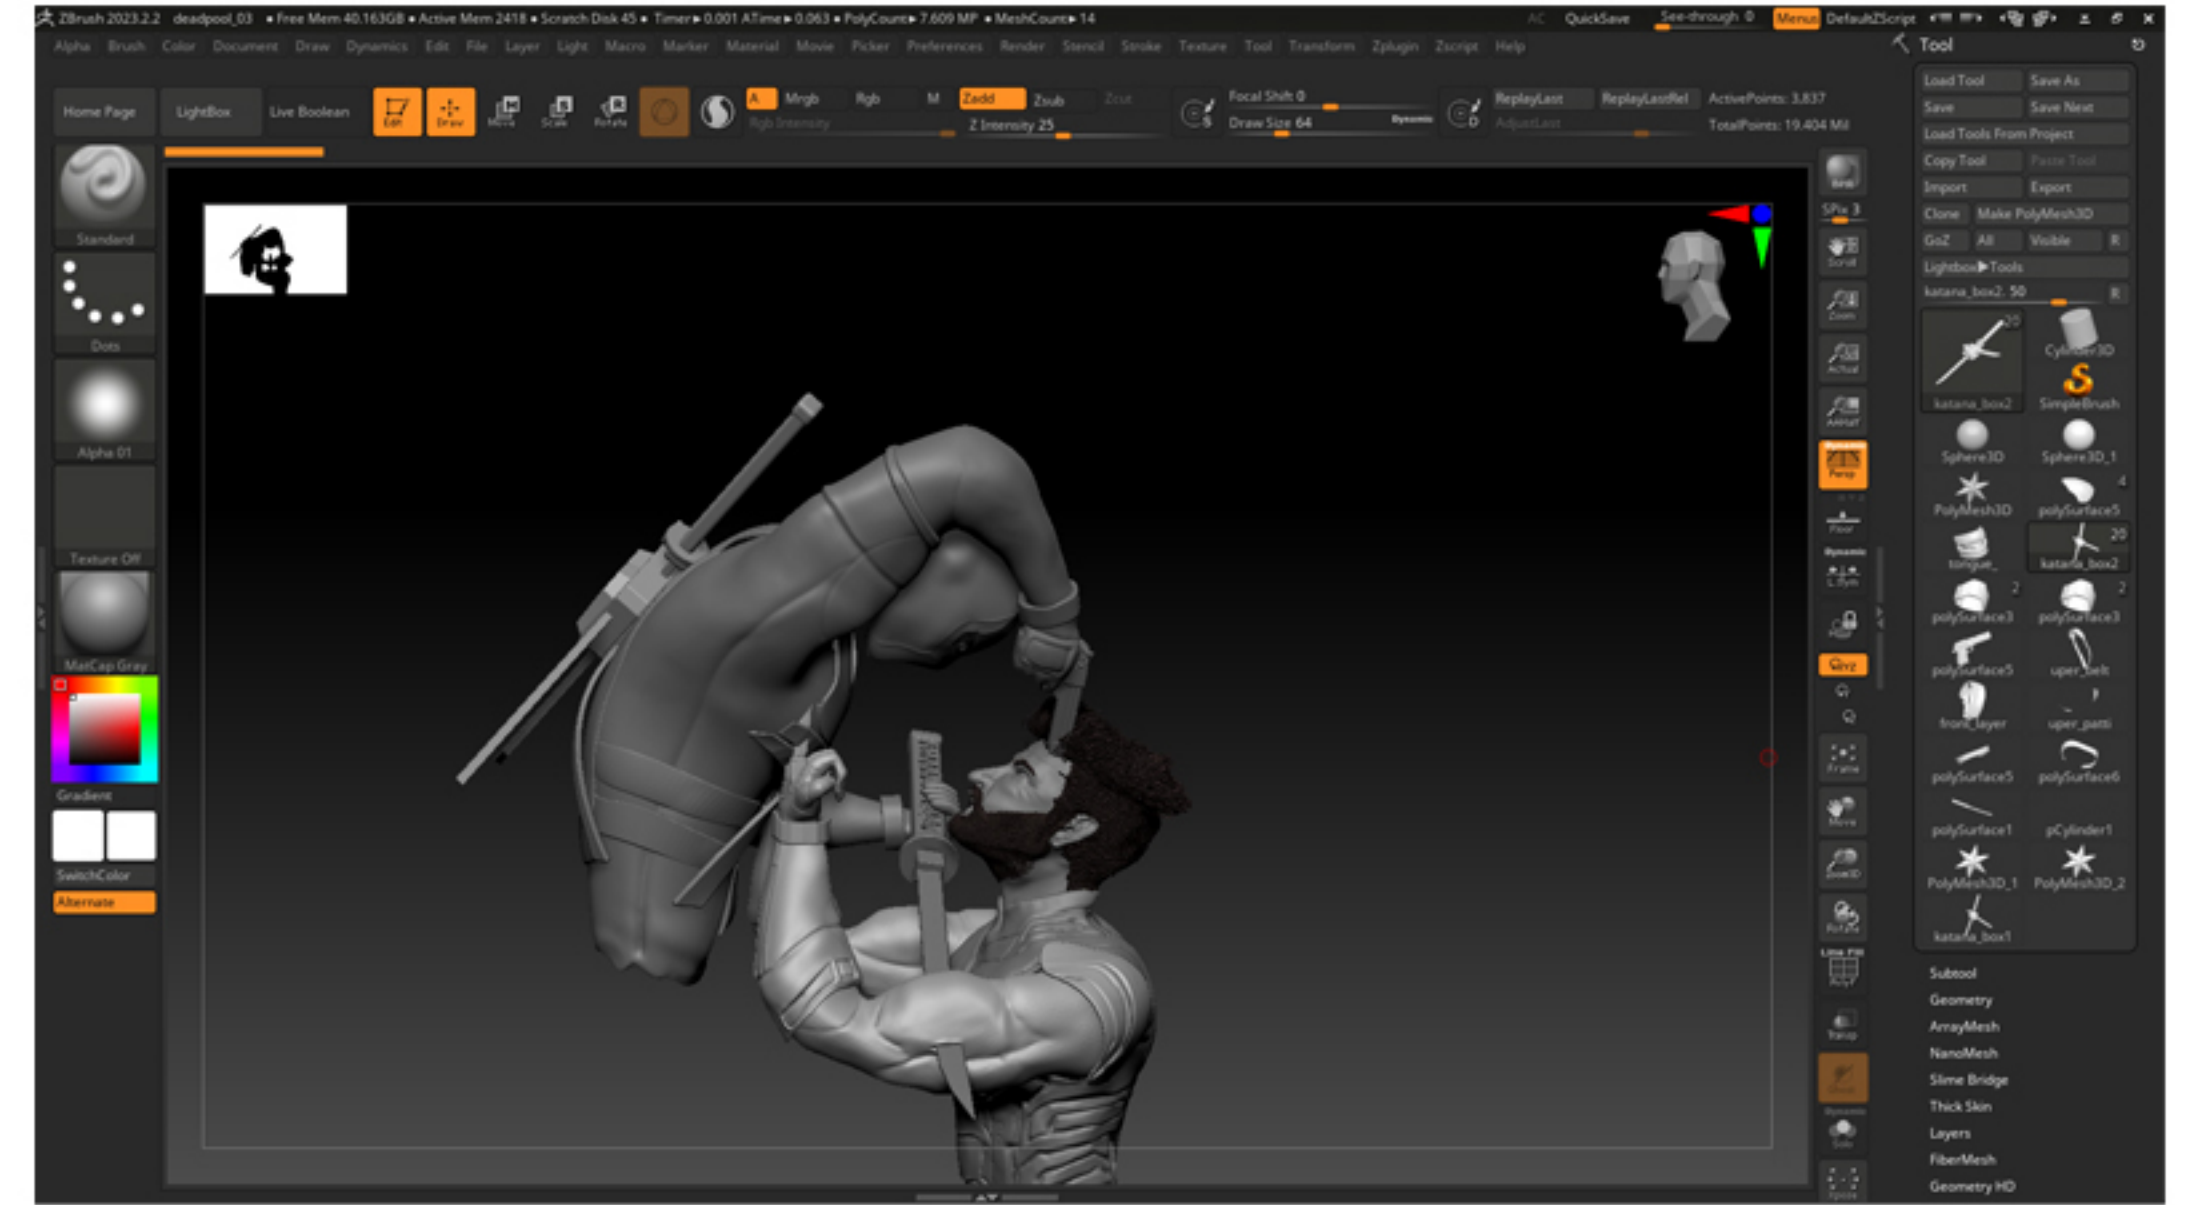

# SHADED WITH WIREFRAME VIEW

# SCREENSHOTS OF STAGES OF Z BRUSH SCULPT