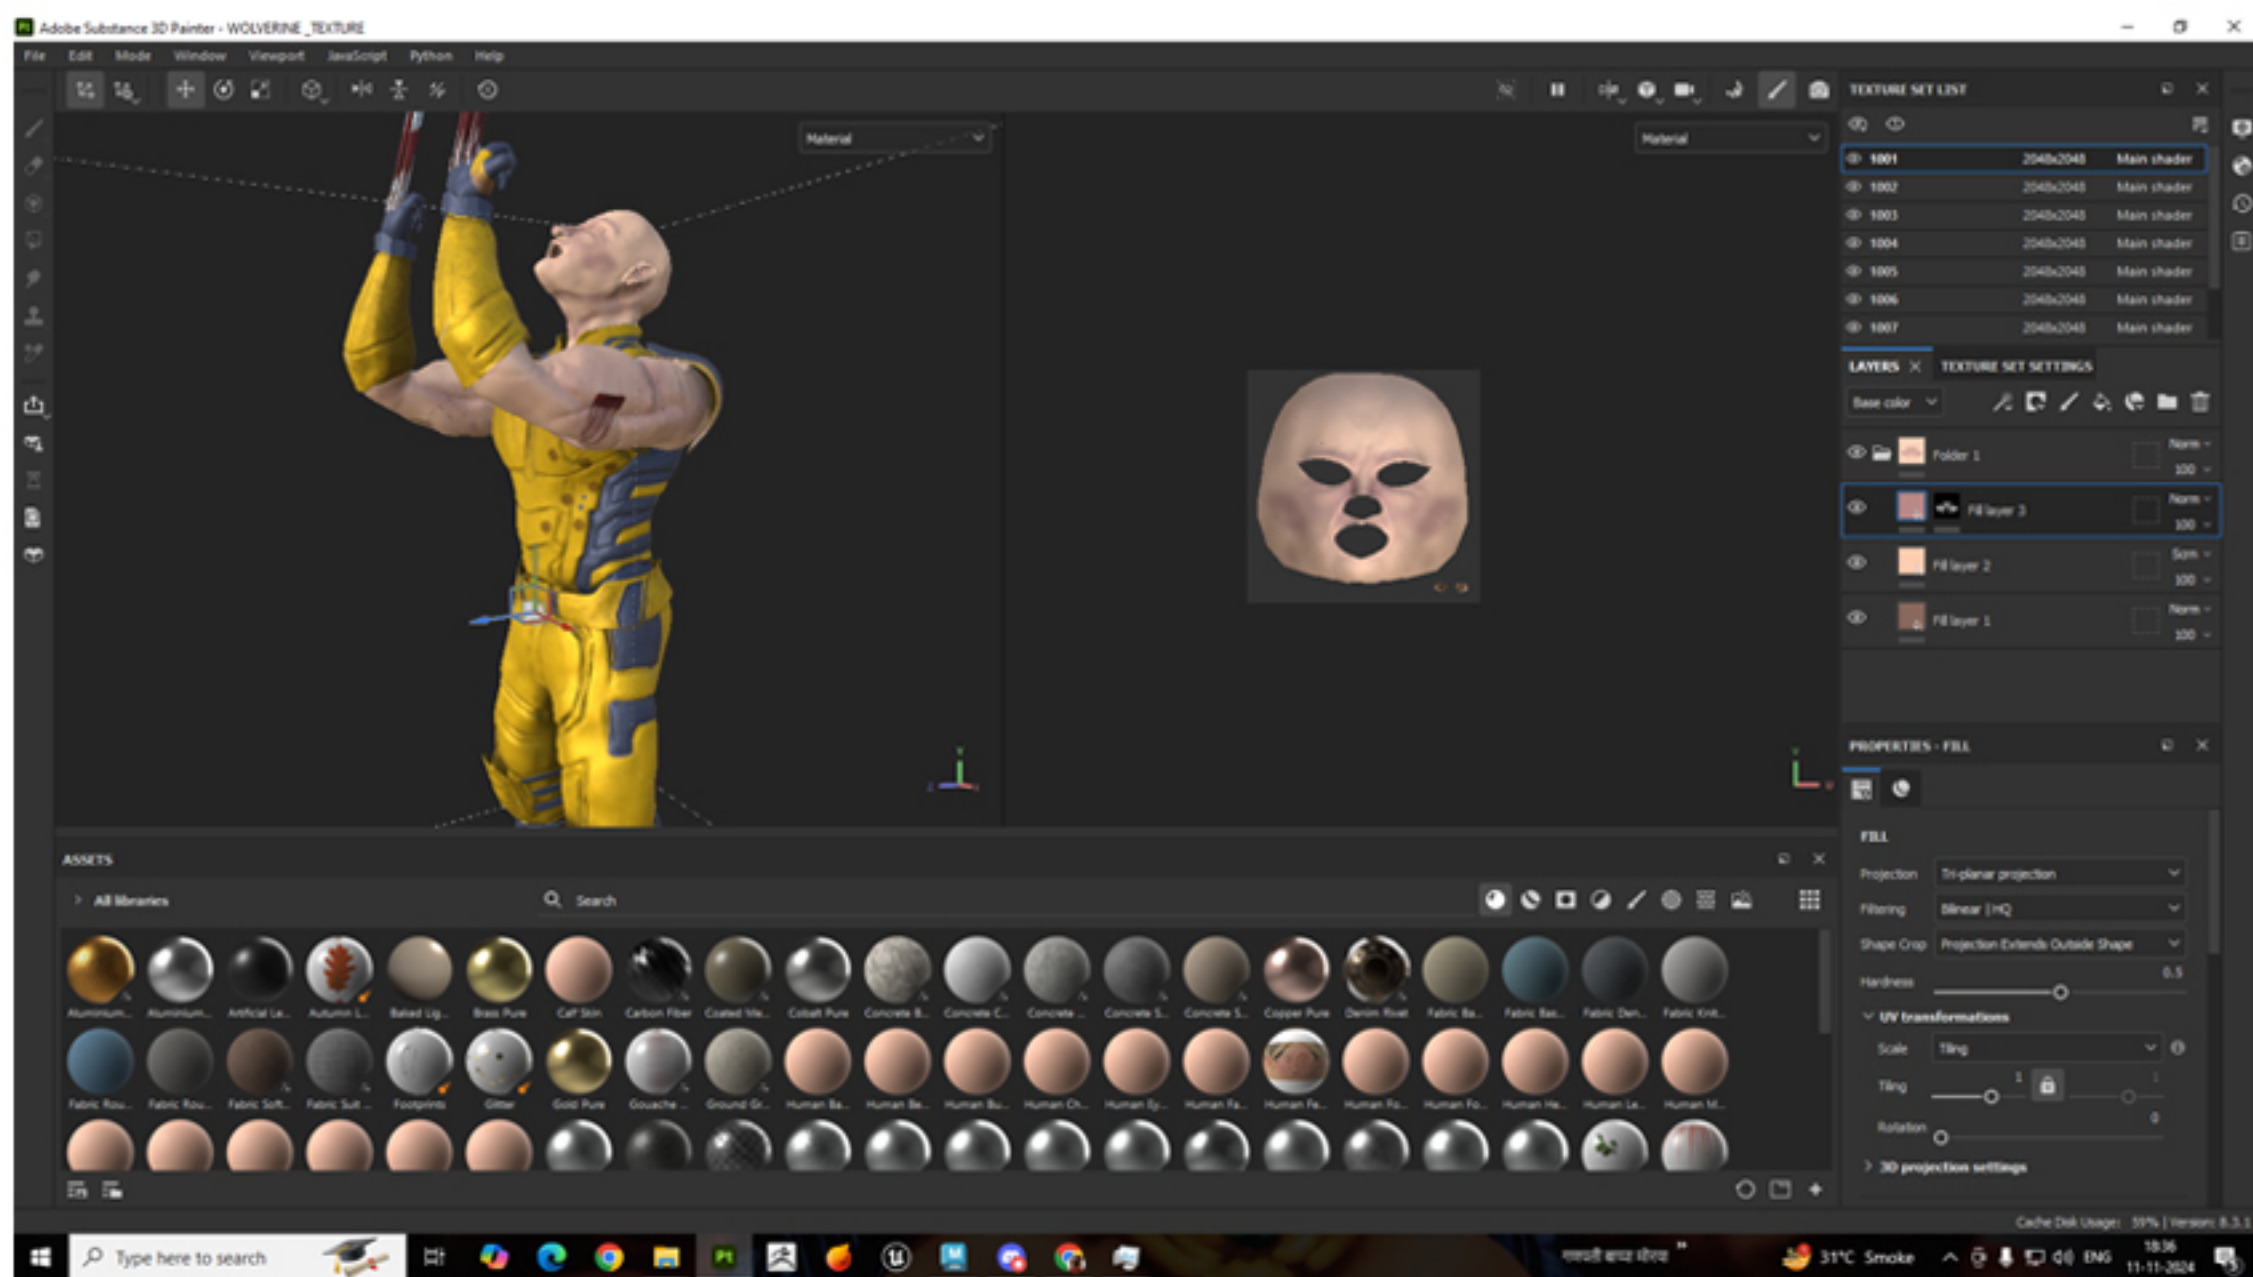

# SHADED WITH WIREFRAME VIEW

# UV LAYOUT SNAPSHOT

# SCREENSHOTS OF STAGES OF Z BRUSH SCULPT

# SCREENSHOT OF SUBSTANCE PAINTER