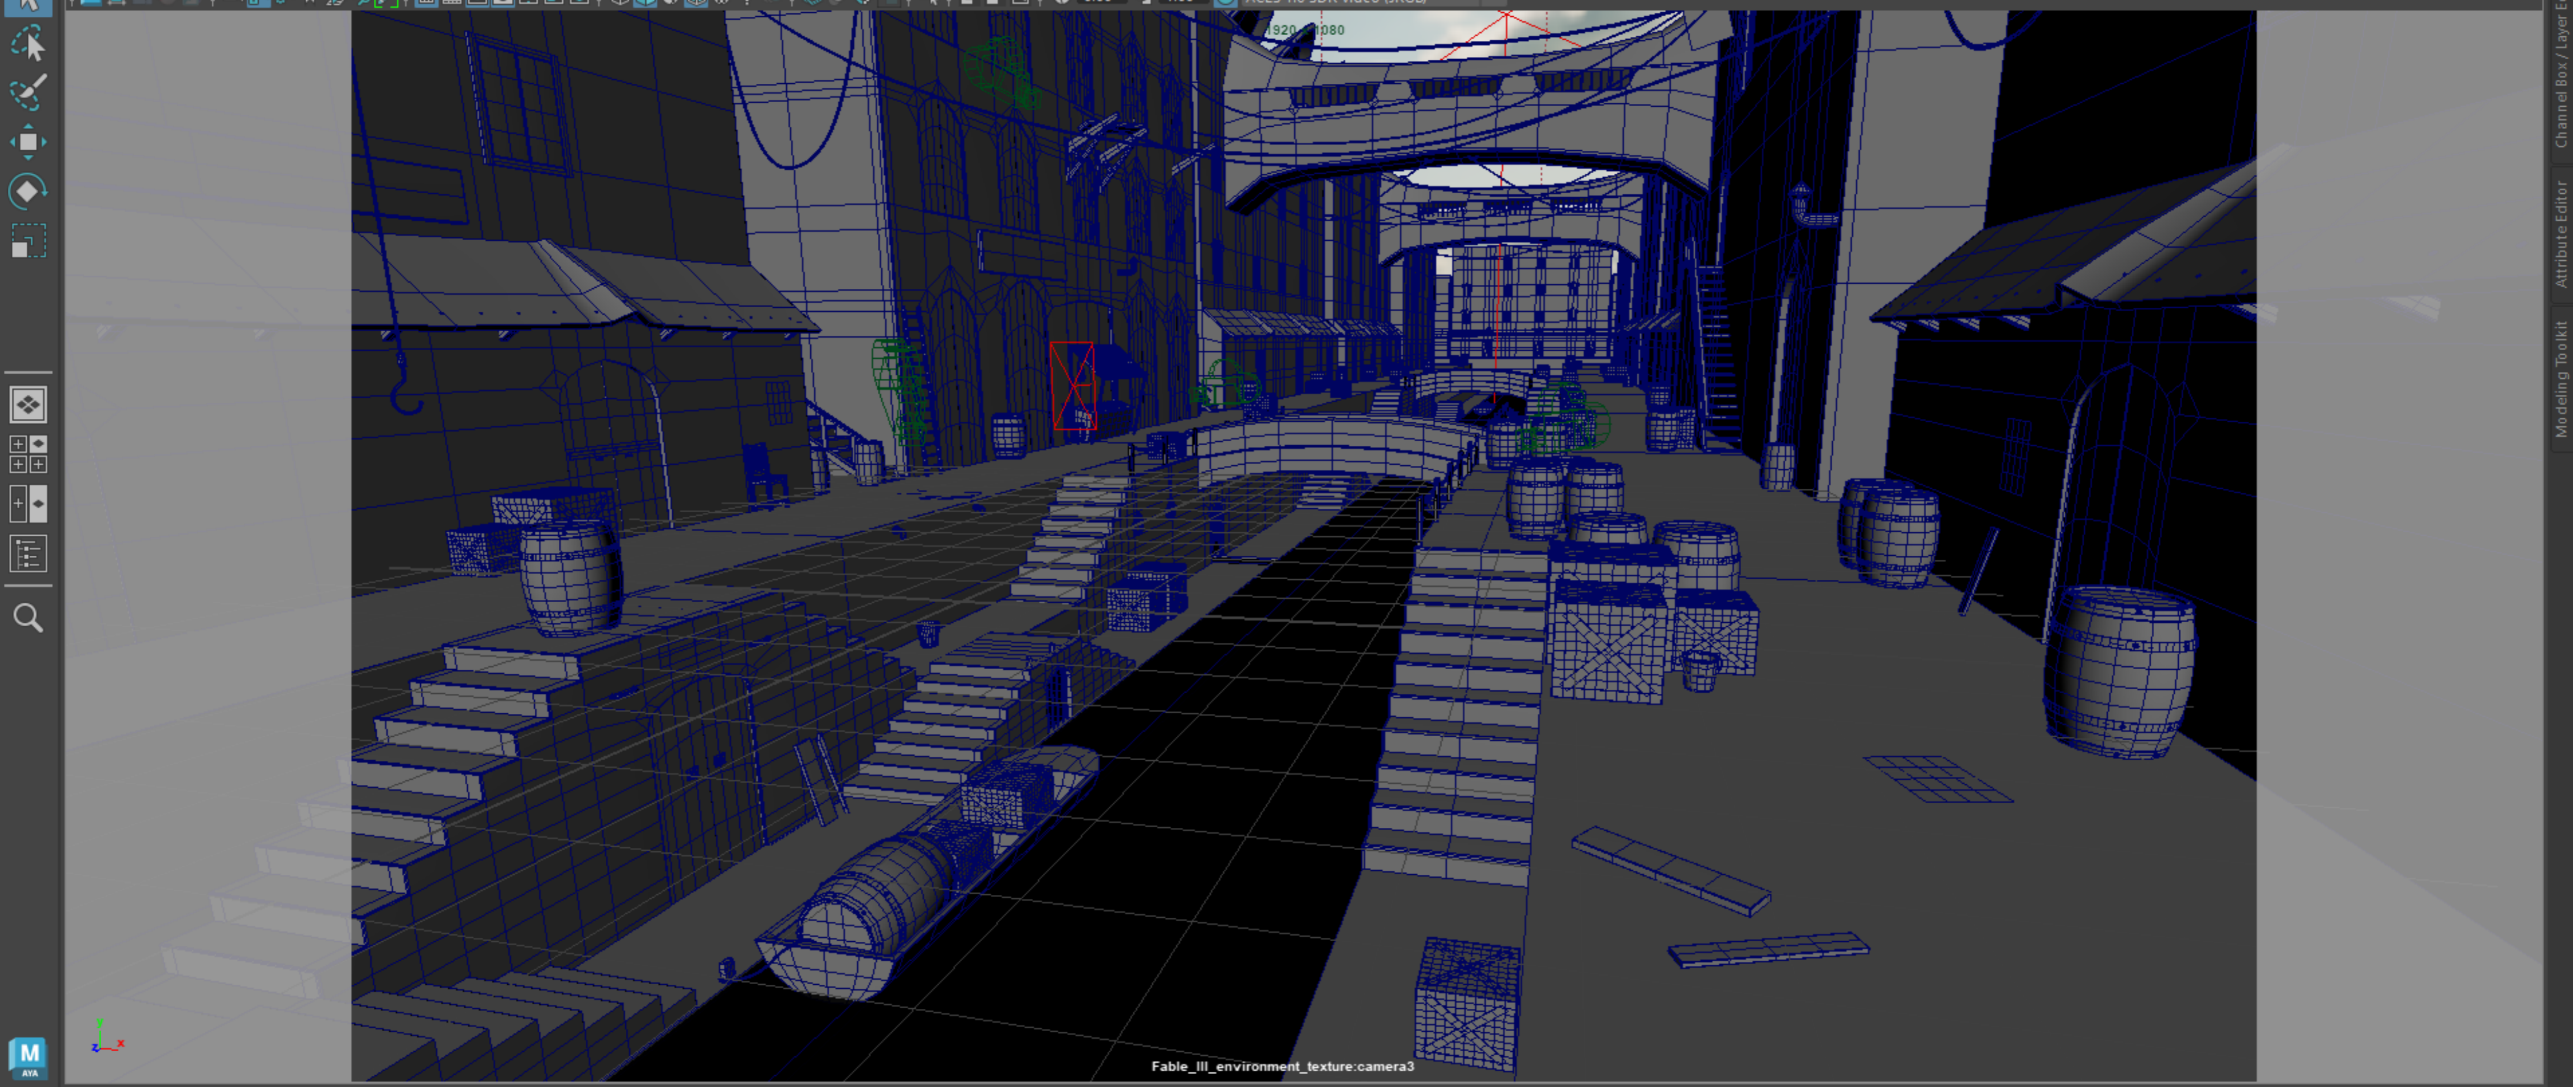

ons

Weltenburg Abbey

Challanca

FABLE3 GAME ENVIROMENT

GAURAV SUVARNA 02.psd @ 66.7% (RGB/8#)

Histogram **Navigator**

Adjustments **Libraries**

- Single adjustments
 - Hue/Saturation
 - Brightness/Contrast
 - Curves
 - Levels
 - Color Balance
 - Black & White
 - Exposure
 - Vibrance

Layers **Channels** **Paths**

Kind: [Image] Opacity: 100%

Lock: [Checked] [Checked] [Checked] [Checked] Fill: 100%

- Layer 4
- Brightnes...ntrast 2
- Color Lookup 2
- Layer 2 copy
- Layer 2
- Color Lookup 1
- Layer 1
- Brightnes...ntrast 1
- Photo Filter 1
- Layer 3 copy 3
- Layer 3 copy
- Layer 3 copy 2
- Layer 3