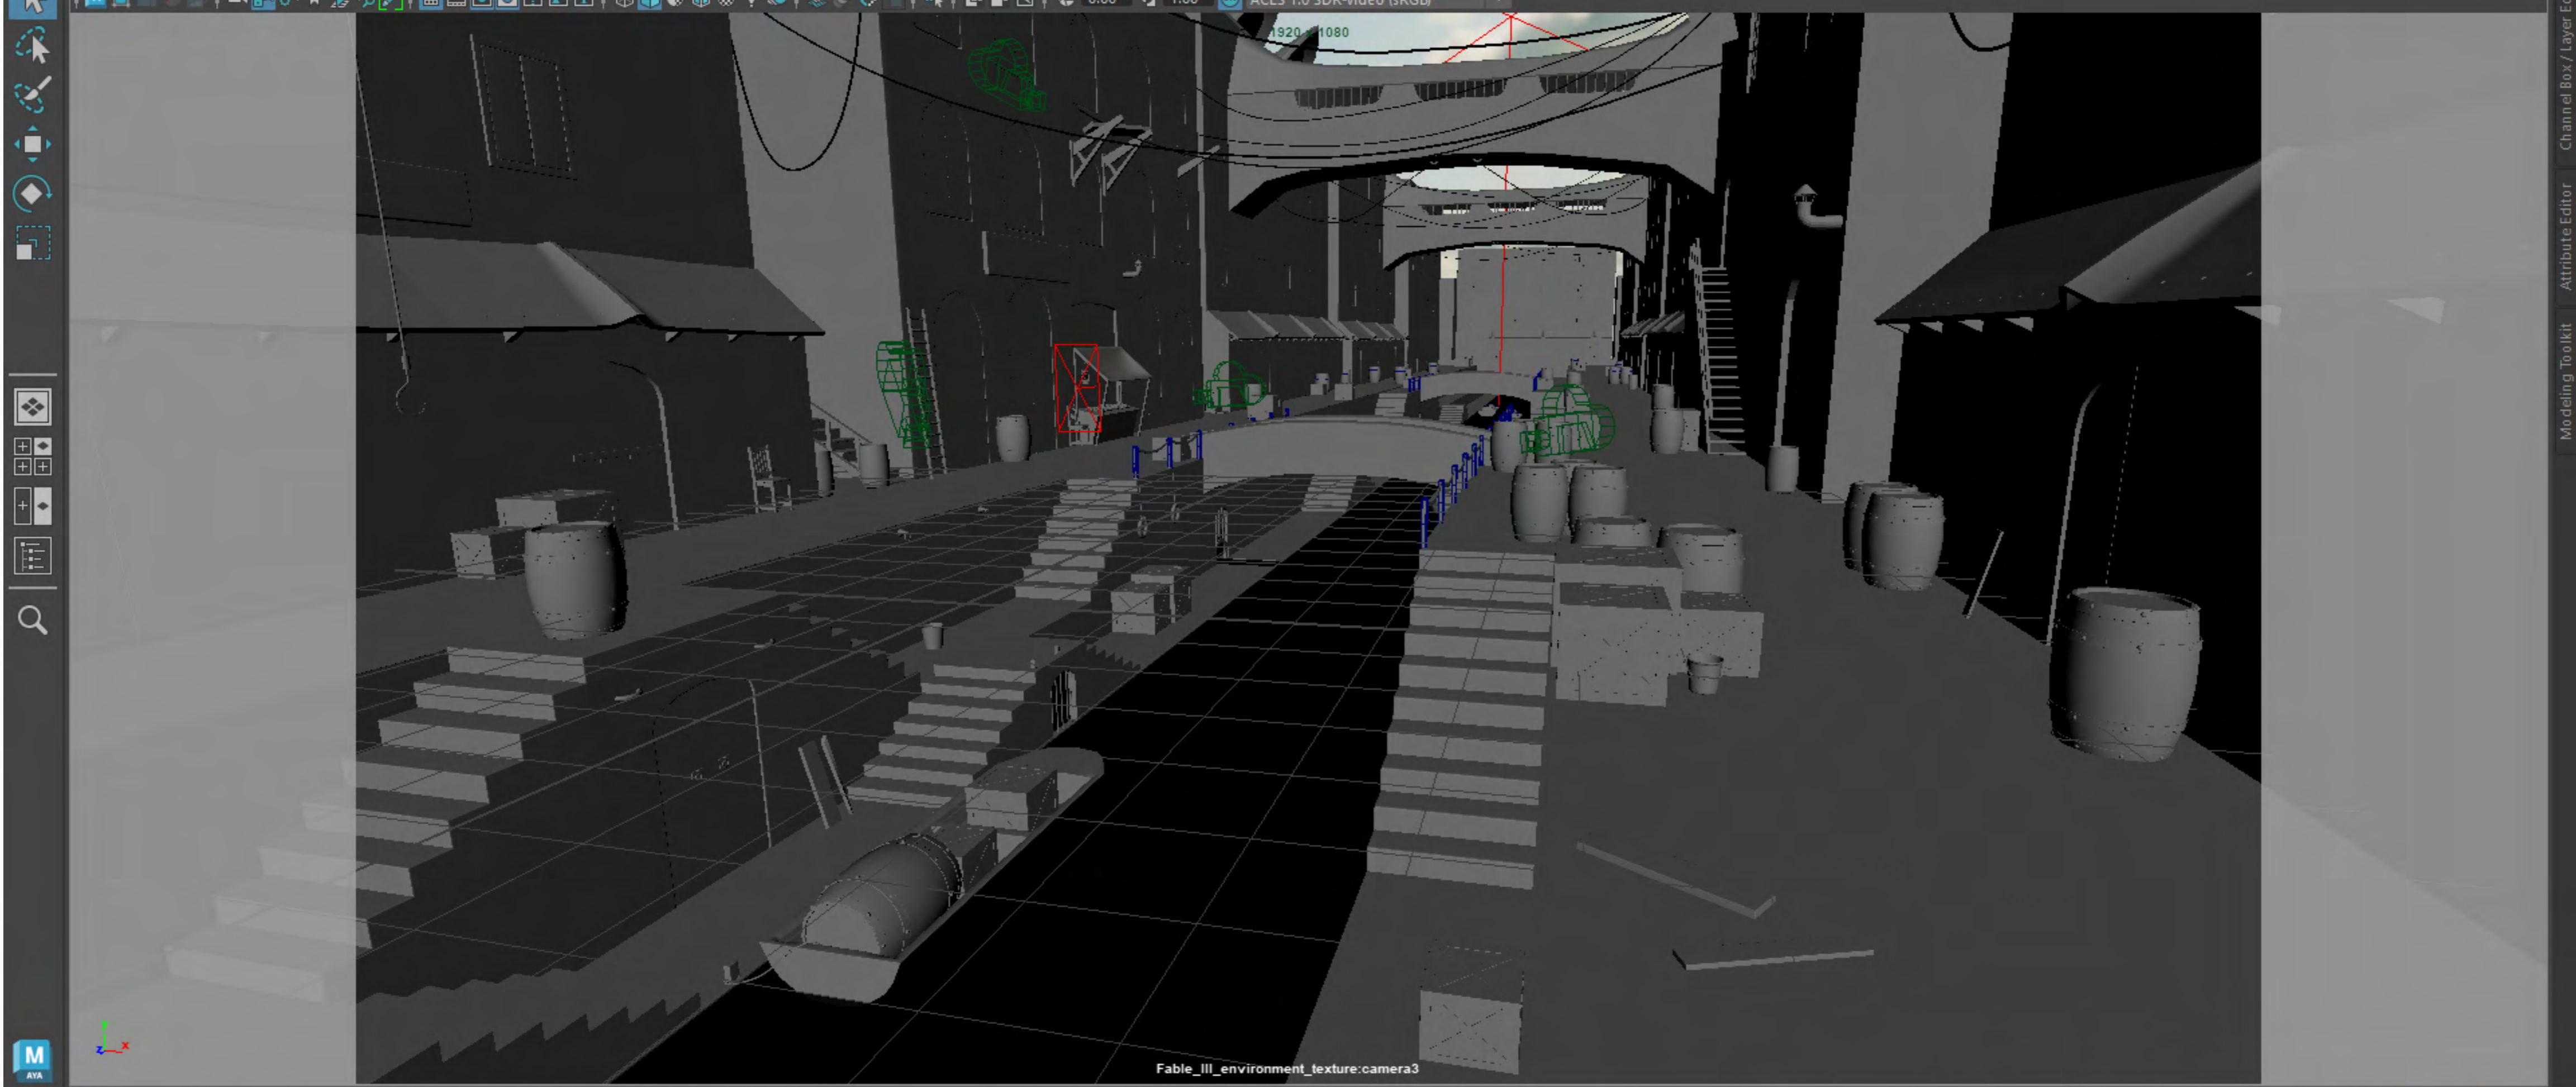

ons

Weltenburg Abbey

Challanca

FABLE3 GAME ENVIROMENT

GAURAV SUVARNA 02.psd @ 66.7% (RGB/8#)

Histogram **Navigator**

Adjustments **Libraries**

- Single adjustments
 - Hue/Saturation
 - Brightness/Contrast
 - Curves
 - Levels
 - Color Balance
 - Black & White
 - Exposure
 - Vibrance

Layers **Channels** **Paths**

Kind: [Image] Opacity: 100%

Lock: [Checked] [Checked] [Checked] [Checked] Fill: 100%

- Layer 4
- Brightnes...ntrast 2
- Color Lookup 2
- Layer 2 copy
- Layer 2
- Color Lookup 1
- Layer 1
- Brightnes...ntrast 1
- Photo Filter 1
- Layer 3 copy 3
- Layer 3 copy
- Layer 3 copy 2
- Layer 3