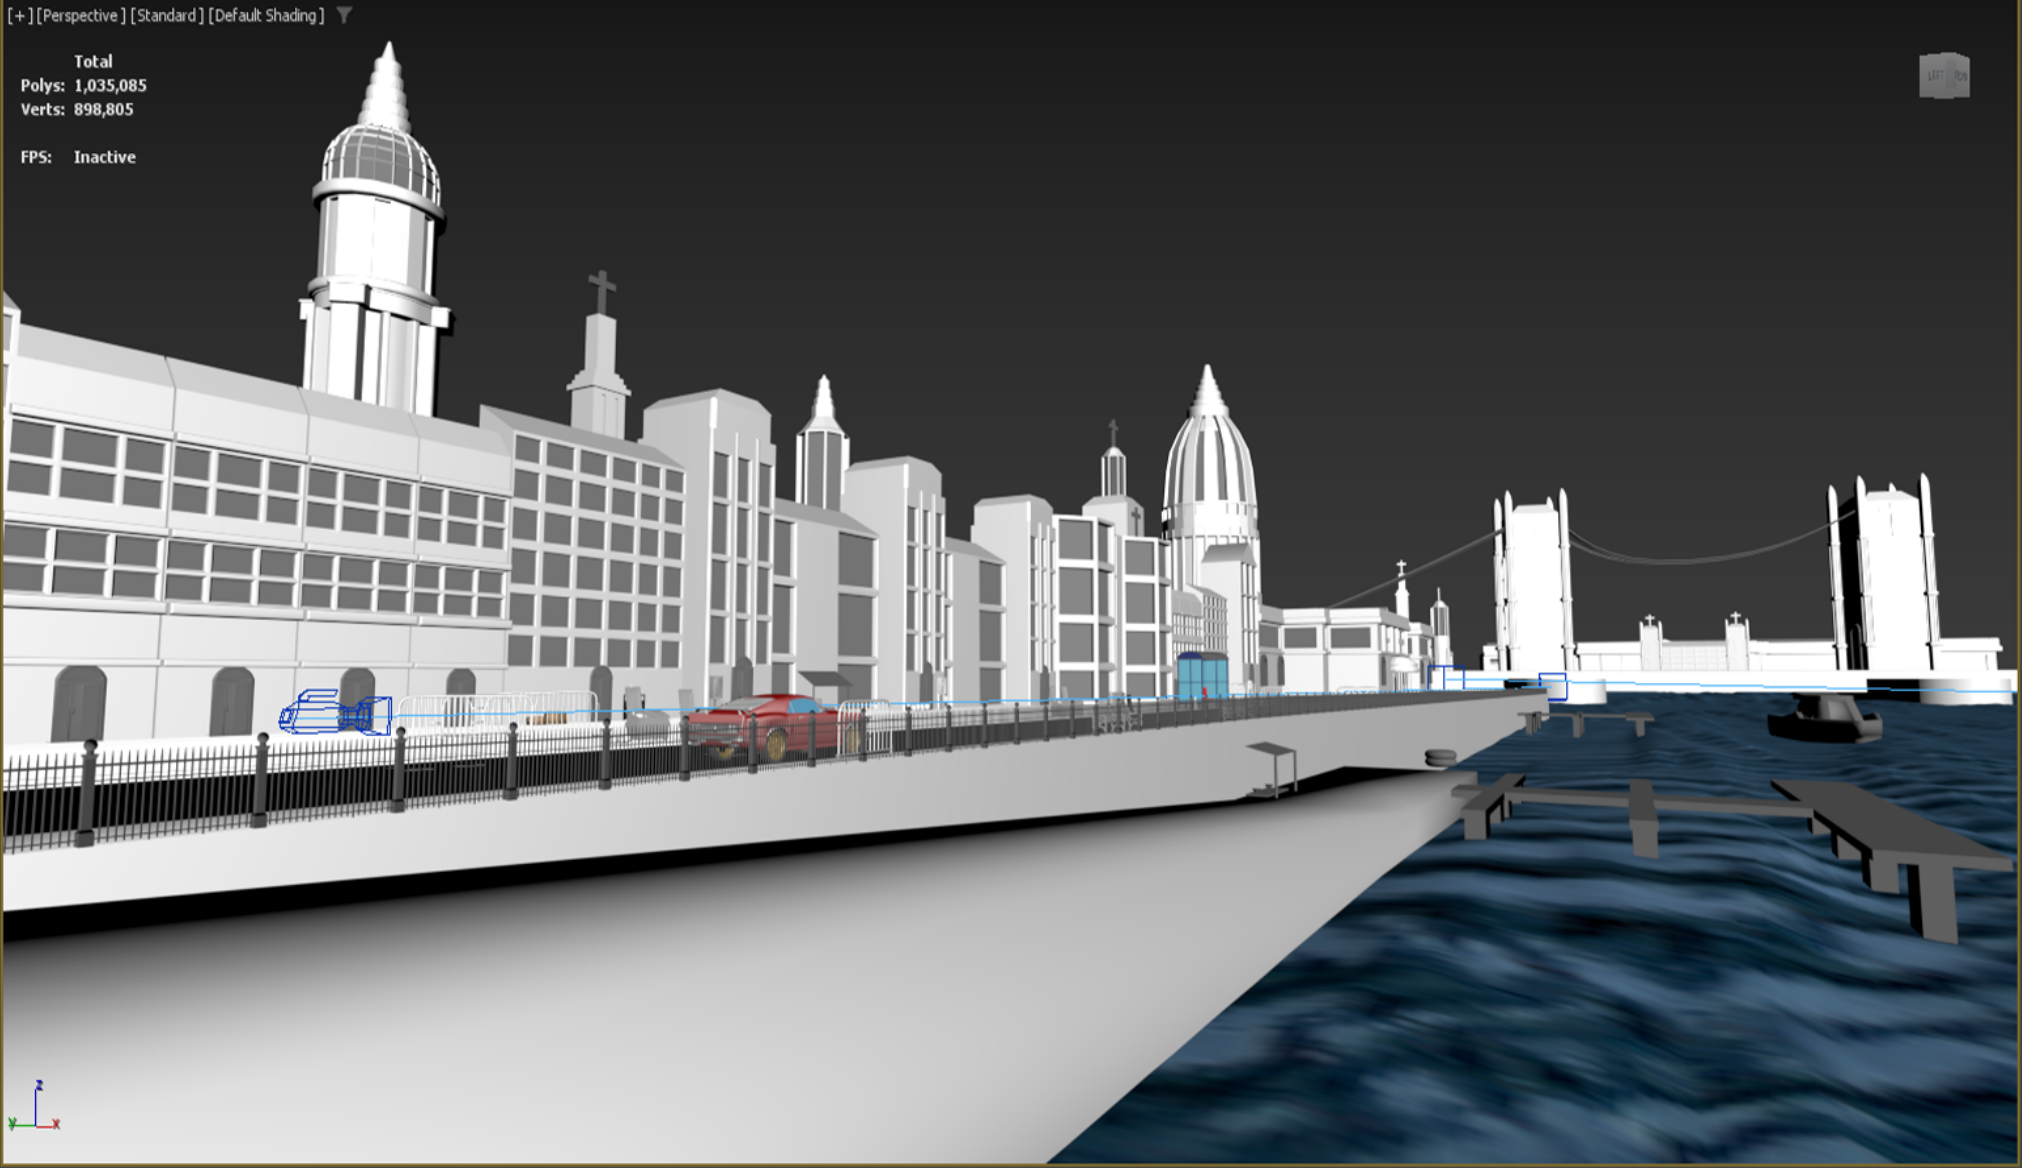

MAIN VIEW

INSPIRATION

SECOND VIEW

- Display
- (Sorted Ascend)
- Arnold
- base
- base 2
- Bench
- Bench0
- Bench0
- Bench0
- Bench0
- Bench0
- boat
- boat w
- building
- building
- building
- building
- building
- building
- building
- car win
- Carbo
- Carbo
- concre
- concre
- Cone
- cross 2
- cross 1
- Cube.0
- Cube.0
- door
- door4
- door4
- door4
- door4
- door4
- door4
- door4
- door4

Standard Primitive

Object Type

- Box
- Sphere
- Cylinder
- Torus
- Teapot
- TextPlus

Name and Co

GREYSCALE VIEW

WIREFRAME

PHONE TEXTURE SCREENSHOT