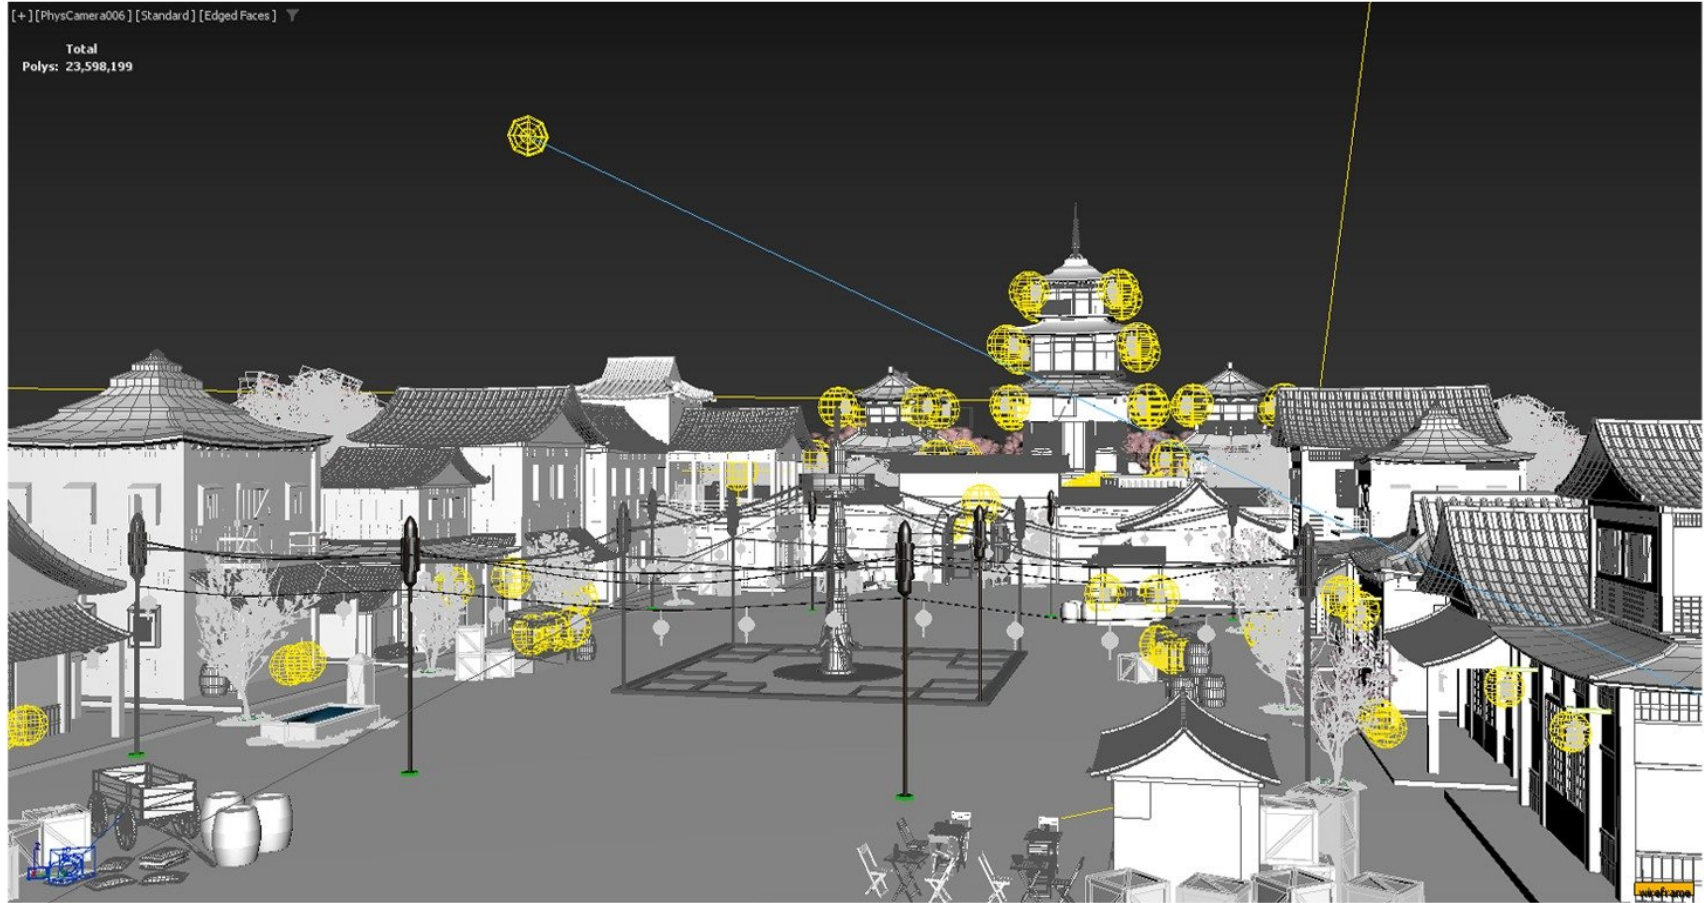

Render image of environment

Close Up rendered Image of Enviroment

GREY SCALE VIEW

Grey Scale Screenshot of Entire environment

WIREFRAME

Total Poly: 23,598,199

ENV MODELING & TEXTURING

INSPIRATION

18th century Japanese street market

Japanese street in Kyoto

Joy of New Year

Yakushiji - Main Hall

Yakushiji - Pagoda

Assets

Old Cart

ADOBE SUBSTANCE PAINTER

Detailed, realistic environment textures with seamless UV mapping in Substance Painter.

FOLIAGE

Realistic, detailed foliage created in SpeedTree with natural appearance and structure.