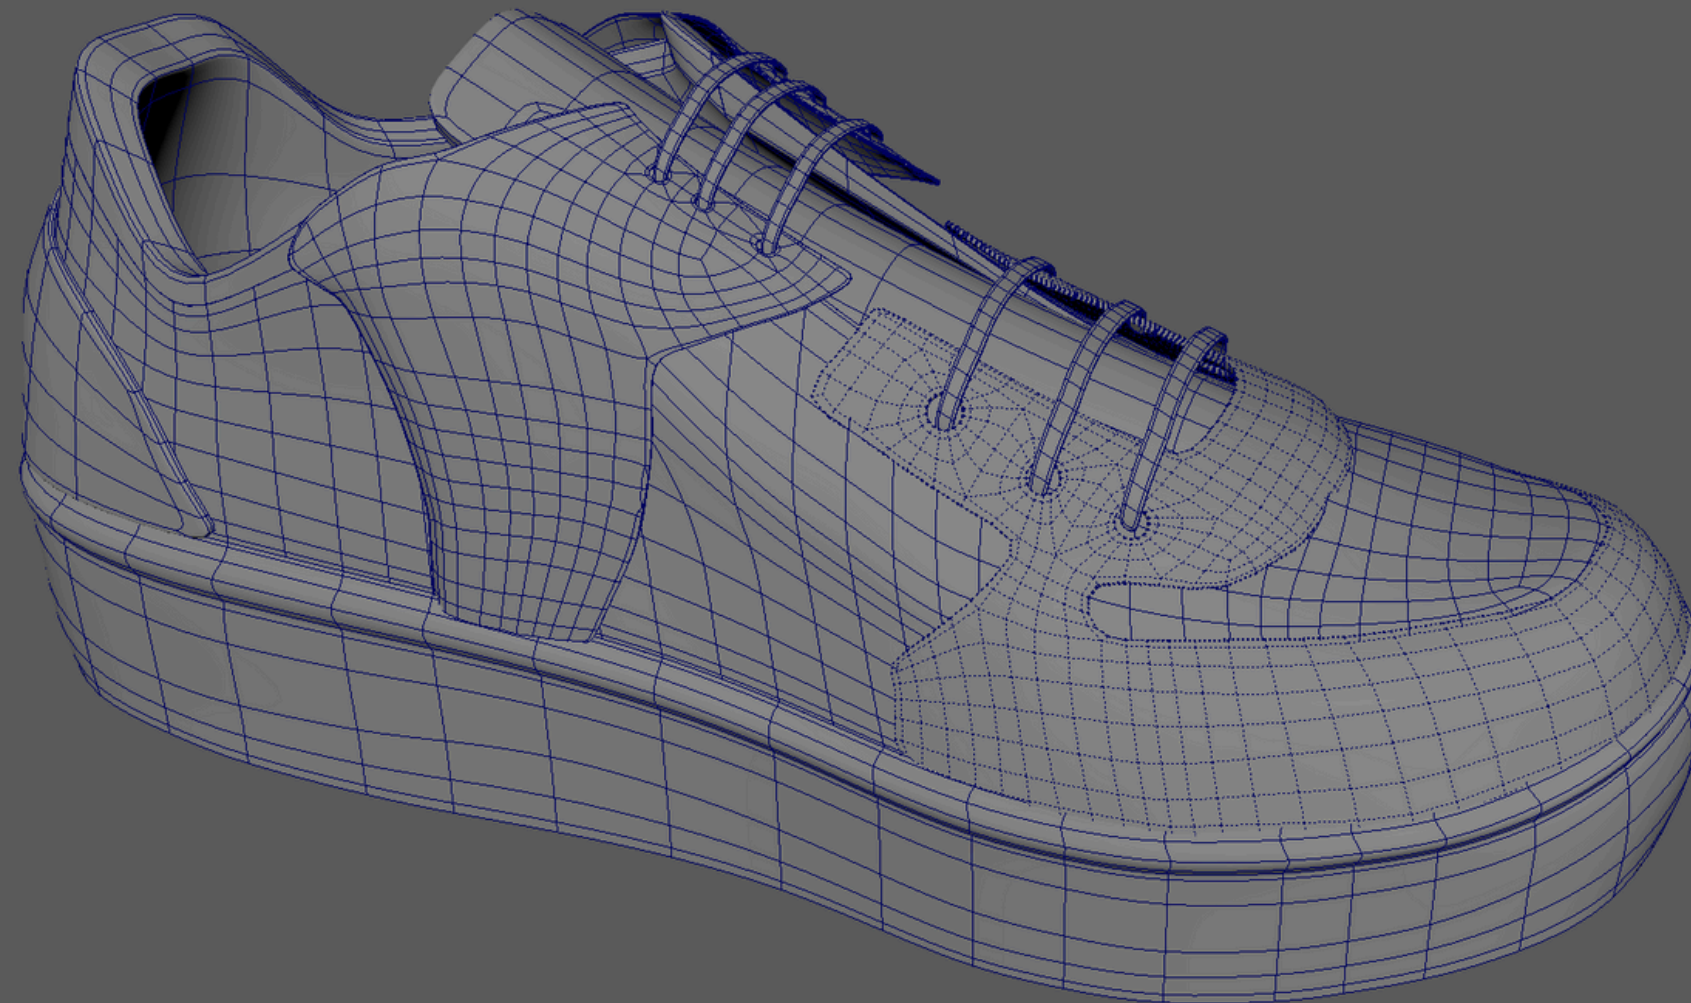

K Nirmalkumar

S1488296 - MAAC Arasur

2 0.3 0.4 0.5 0.6 0.7 0.8 0.9

0 0.1 0.2 0.3 0.4 0.5 0.6 0.7 0.8 0.9

1.1 0.2 0.3 0.4 0.5 0.6 0.7 0.8 0.9 1